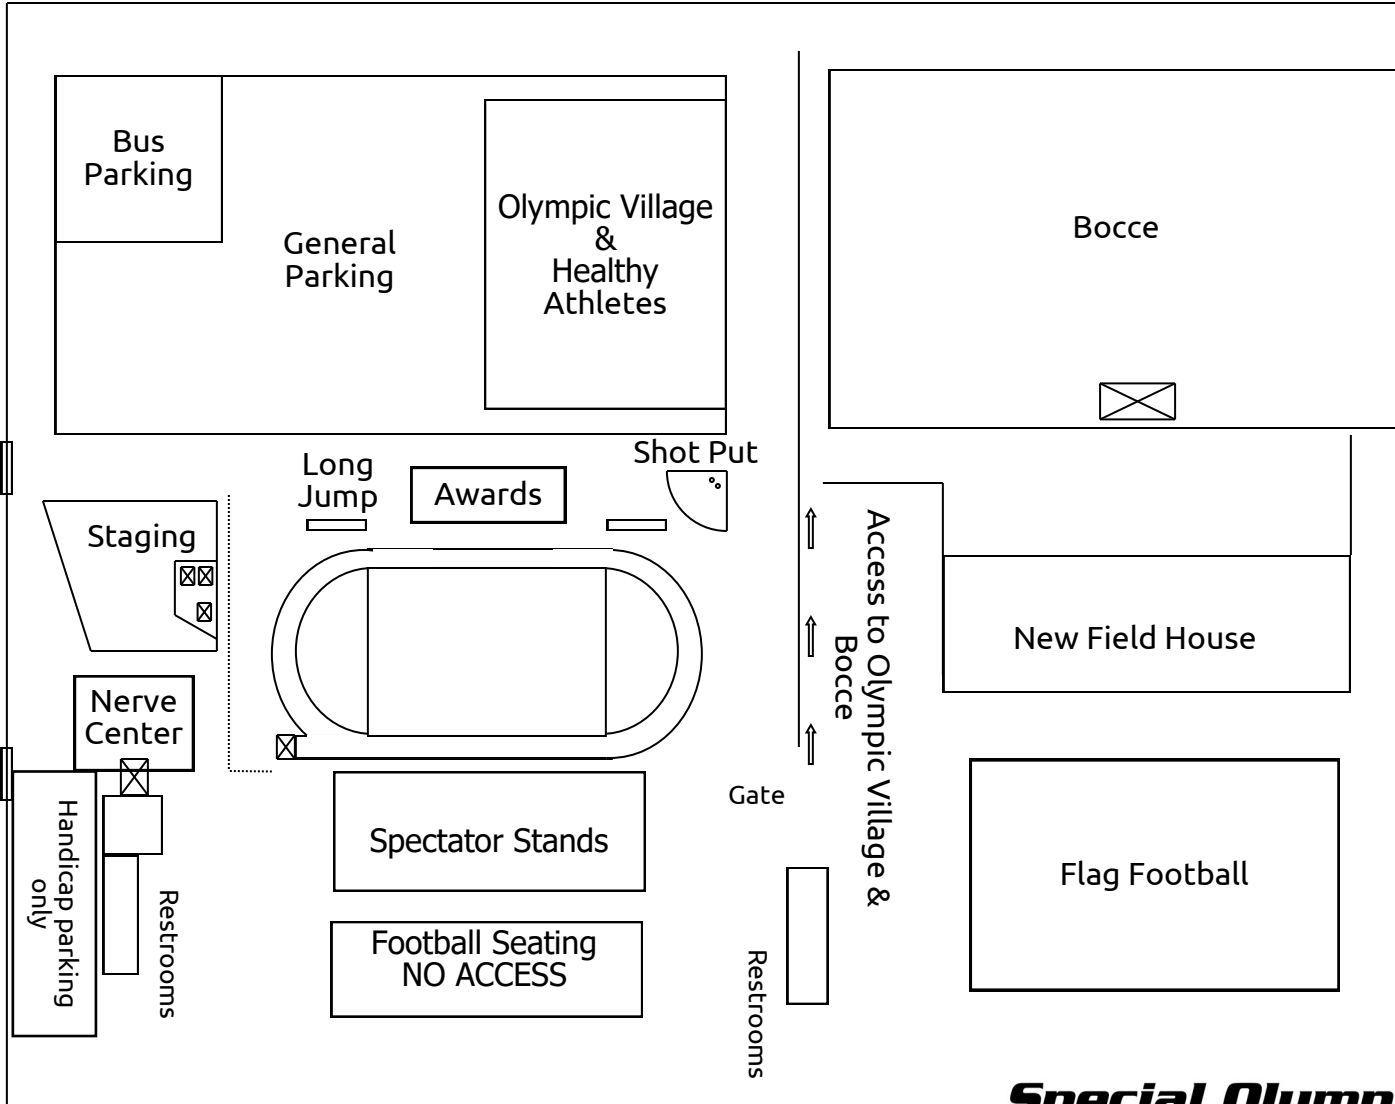

SONM State Summer Games Venue Map

University of New Mexico Track and Field Complex

Address: 1800 Avenida Cesar Chavez SE

NORTH ←

Buena Vista Drive, SE

Avenida Cesar Chavez SE

Special Olympics
New Mexico