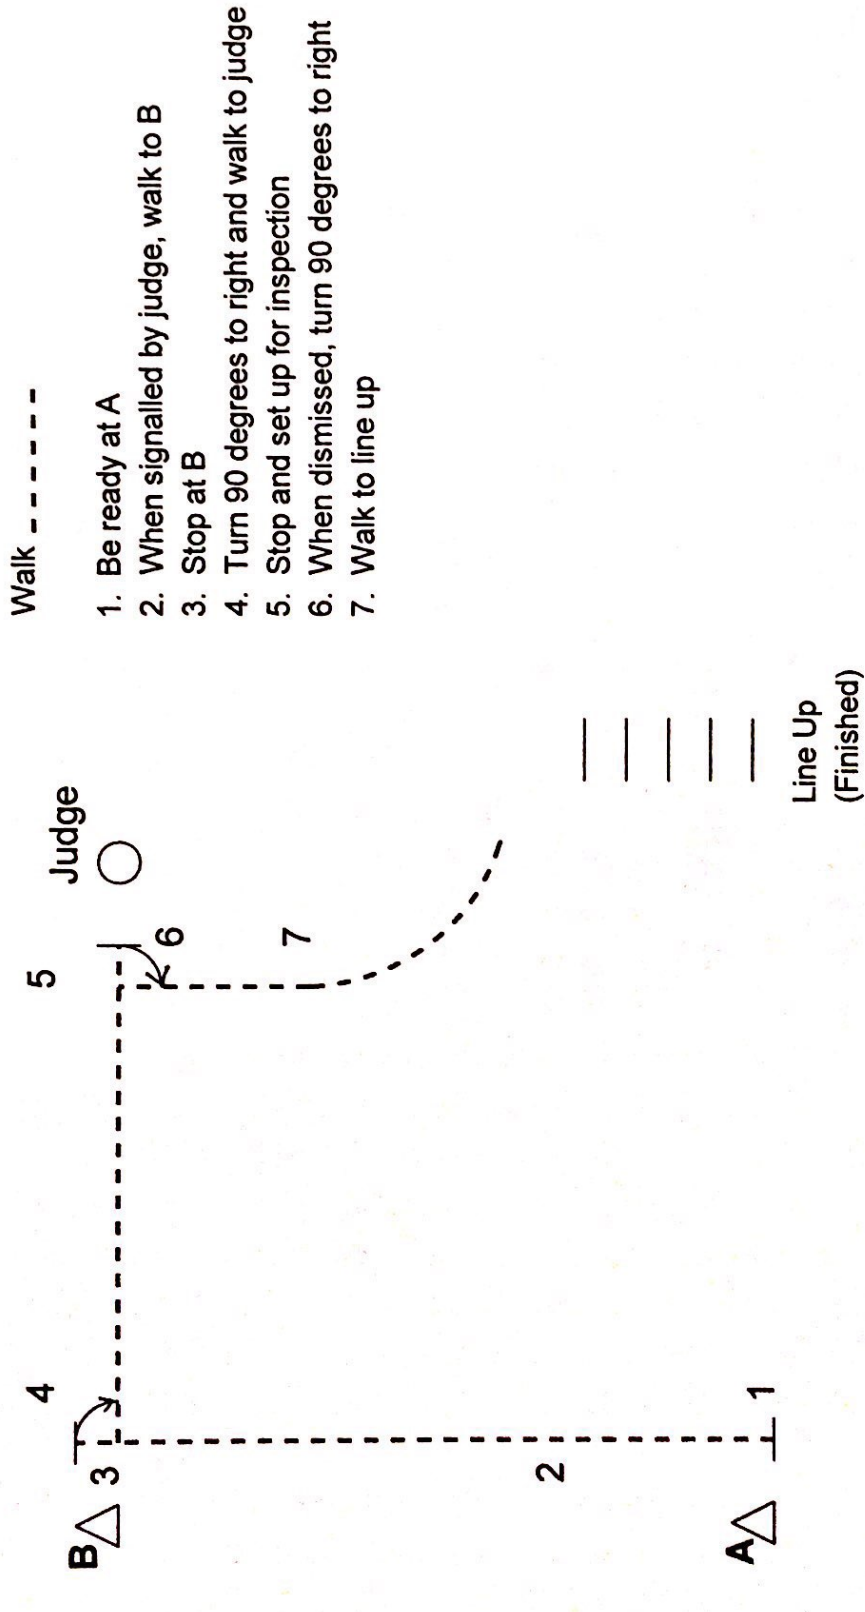

2020 SHOWMANSHIP - C & D

Walk - - - - -

1. Be ready at A
2. When signalled by judge, walk to B
3. Stop at B
4. Turn 90 degrees to right and walk to judge
5. Stop and set up for inspection
6. When dismissed, turn 90 degrees to right
7. Walk to line up