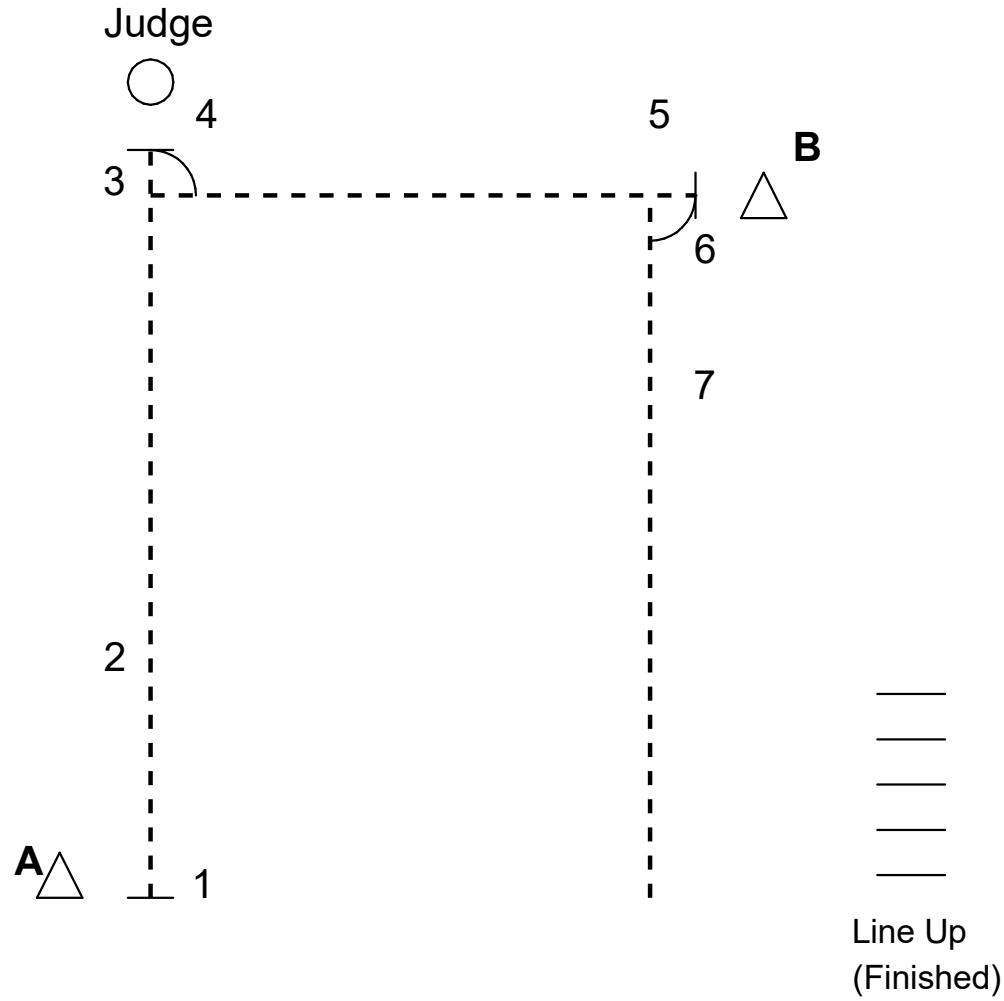

2023 SHOWMANSHIP - C & D

Walk - - - - -

1. Be ready at A
2. When signalled by judge, walk to judge.
3. Stop and set up for inspection.
4. When dismissed, turn 90 degrees to right.
5. Walk to cone B and stop.
6. Turn 90 degrees to right.
7. Walk to line up

Line Up
(Start)

Line Up
(Finished)

Gate