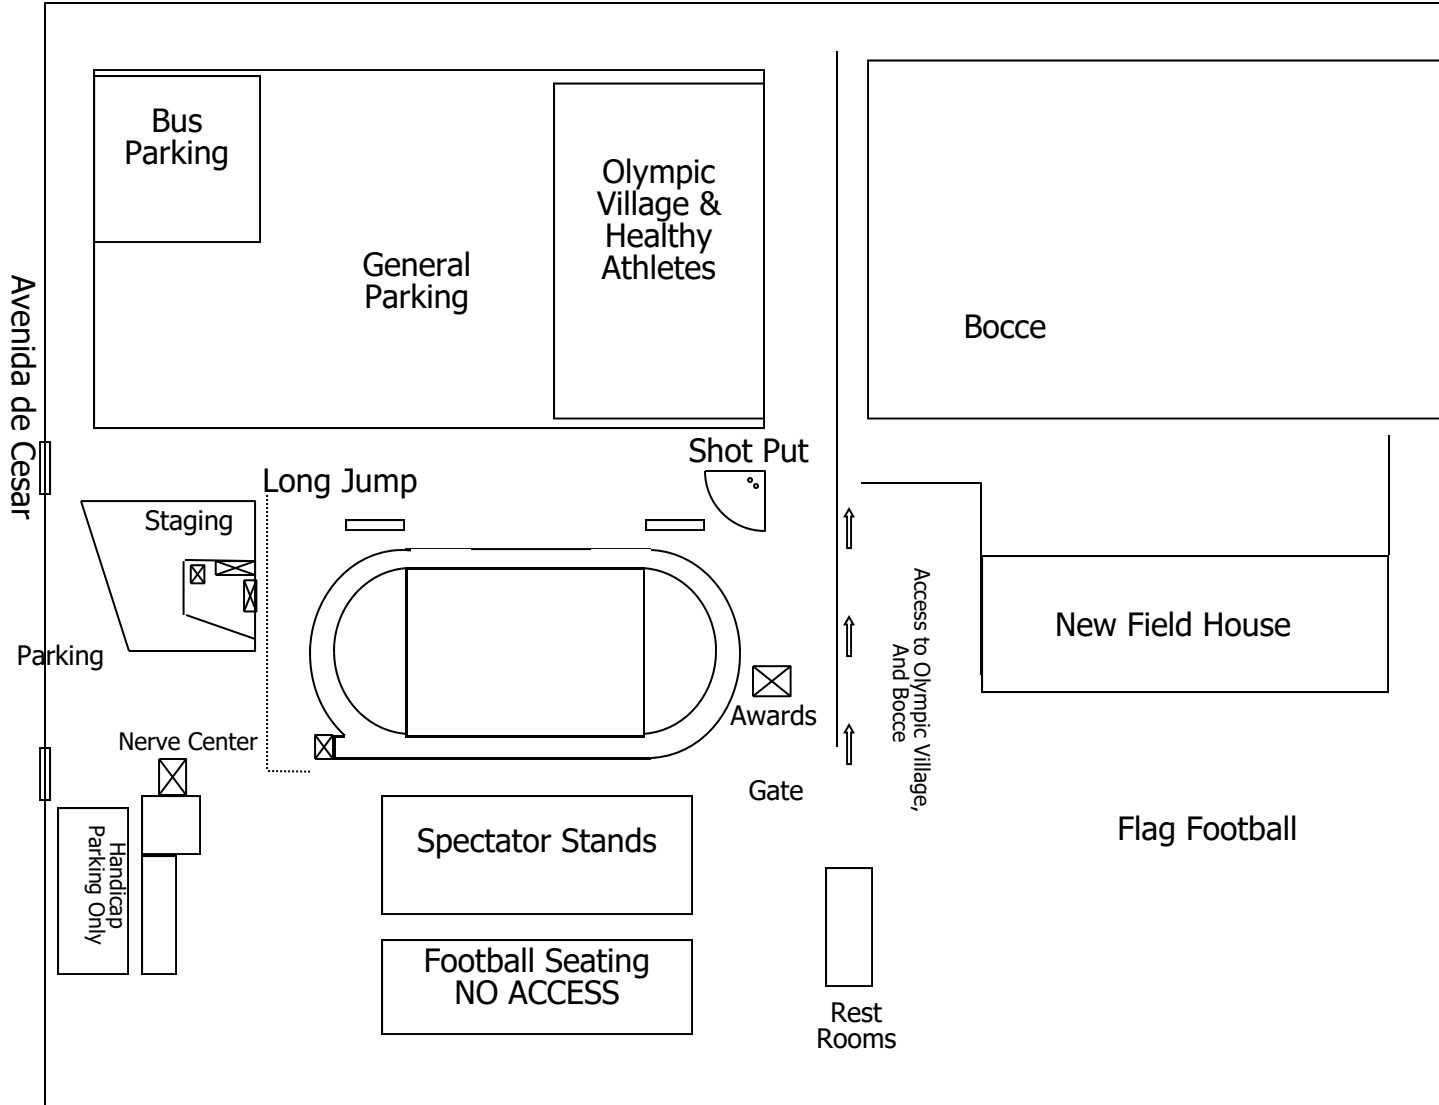

# SONM State Summer Games Venue Map

Buena Vista Drive, SE

Avenida de Cesar

**Special Olympics**  
New Mexico