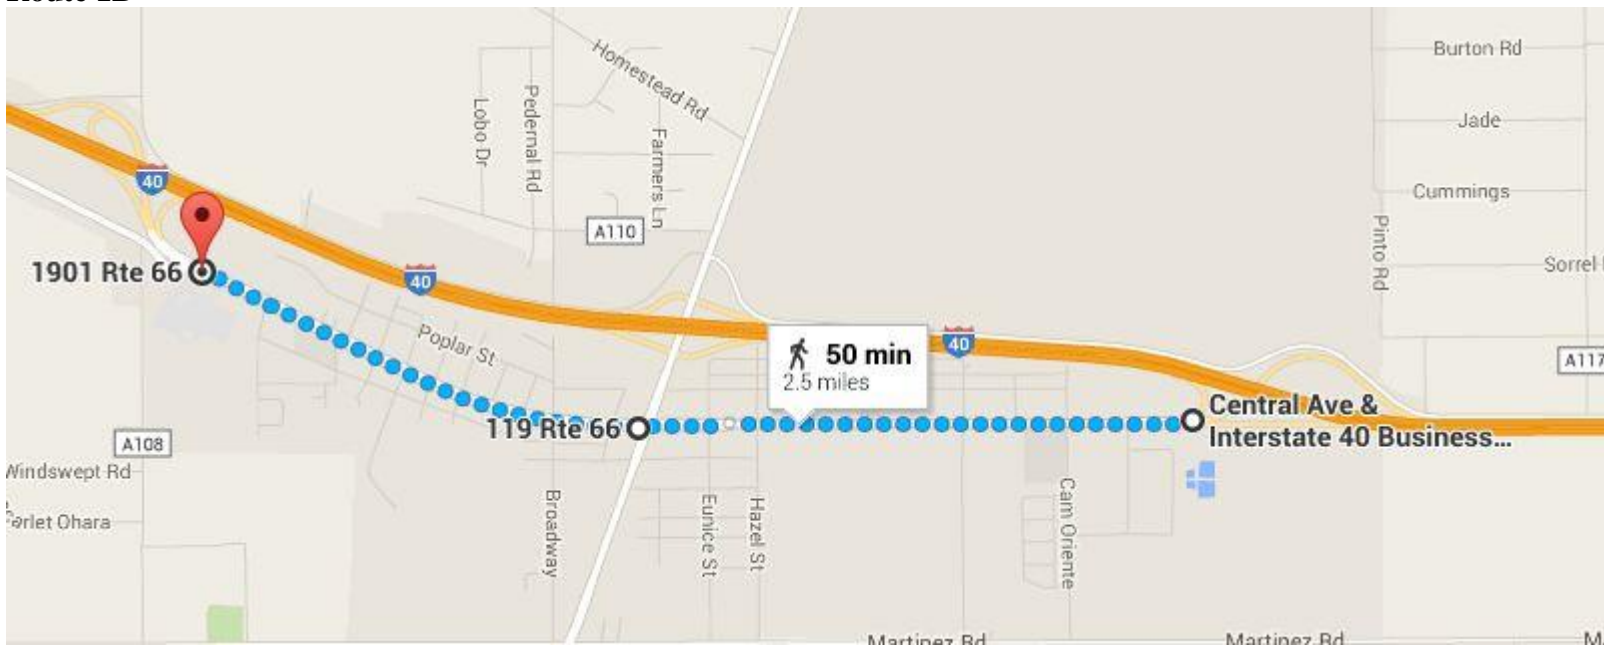

ROUTE 1B: MORIARTY			CONTACT: Chief Adan Urbina, Moriarty PD/Stephanie Dunlap, Torrance County SO		
AGENCY	DATE	TIME	START	END	MILES
Torrance County Sheriff's Office, Moriarty PD, NM Rangers	6/11/2021	8:00 a.m.	Moriarty - MM 198 (down main street)	Moriarty - MM194 (down main street)	3.5 miles

ROUTE 1C: EDGEWOOD			CONTACT: Amber Mares, Edgewood PD, 505.240.1266		
AGENCY	DATE	TIME	START	END	MILES
Edgewood PD	6/11/2021	10:00 a.m.	Edgewood – East City Limit	Route 66 & Riverview Rd.	miles

**Special
Olympics**
New Mexico

ROUTE 1D: EDGEWOOD TO ALBUQUERQUE			CONTACT: Roxanne Romero, NMSP, 505.795.0756		
AGENCY	DATE	TIME	START	END	MILES
Edgewood PD	6/11/2021	12:00 p.m.	Route 66 & Riverview Road	I-40 and Central (Albuquerque)	23 miles

Route 1A

Torch run will start and finish at the donut shop that raises the most money during the month of May.

Route 1B

**Special
Olympics**
New Mexico

Route 1C

**Special
Olympics**
New Mexico

< ○ U.S. Route 66 & Riverview Road ...