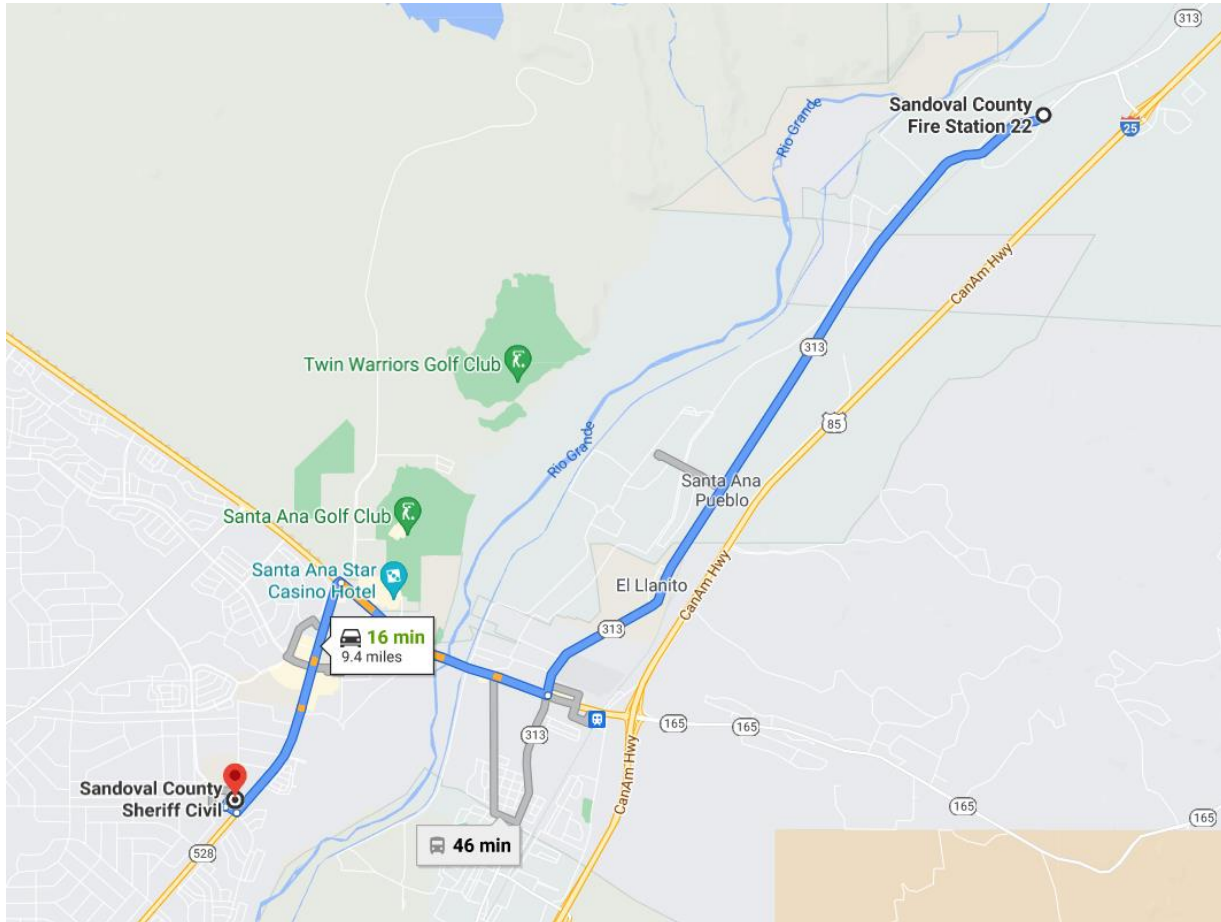

**Special
Olympics**
New Mexico

NORTH CENTRAL LEG

ROUTE 1: ALGODONES FIRE TO SANDOVAL COUNTY SO CONTACT: Ana Ortiz, Santa Ana PD 505.710.3754					
AGENCY	DATE	TIME	START	END	MILES
Sandoval County Sheriff's Dept., BIA, Bernalillo PD, Santa Ana PD, NM Army National Guard Sandoval County Detention	6/11/21	9AM	Algodones Fire Department	Sandoval County Sheriff's Office	9.4 miles
ROUTE 2: SANDOVAL CO. SO TO ALBUQUERQUE CONTACT: Brittany Mahnesmith, RRPD, 505.850.4946					
AGENCY	DATE	TIME	START	END	MILES
Rio Rancho PD, Santa Ana PD, SCSO	6/11/21	2:00 p.m.	Sandoval County Sheriff's Office	Alameda & 4 th St.	12 miles

**Special
Olympics**
New Mexico

Route 1

**Special
Olympics**
New Mexico

Route 2