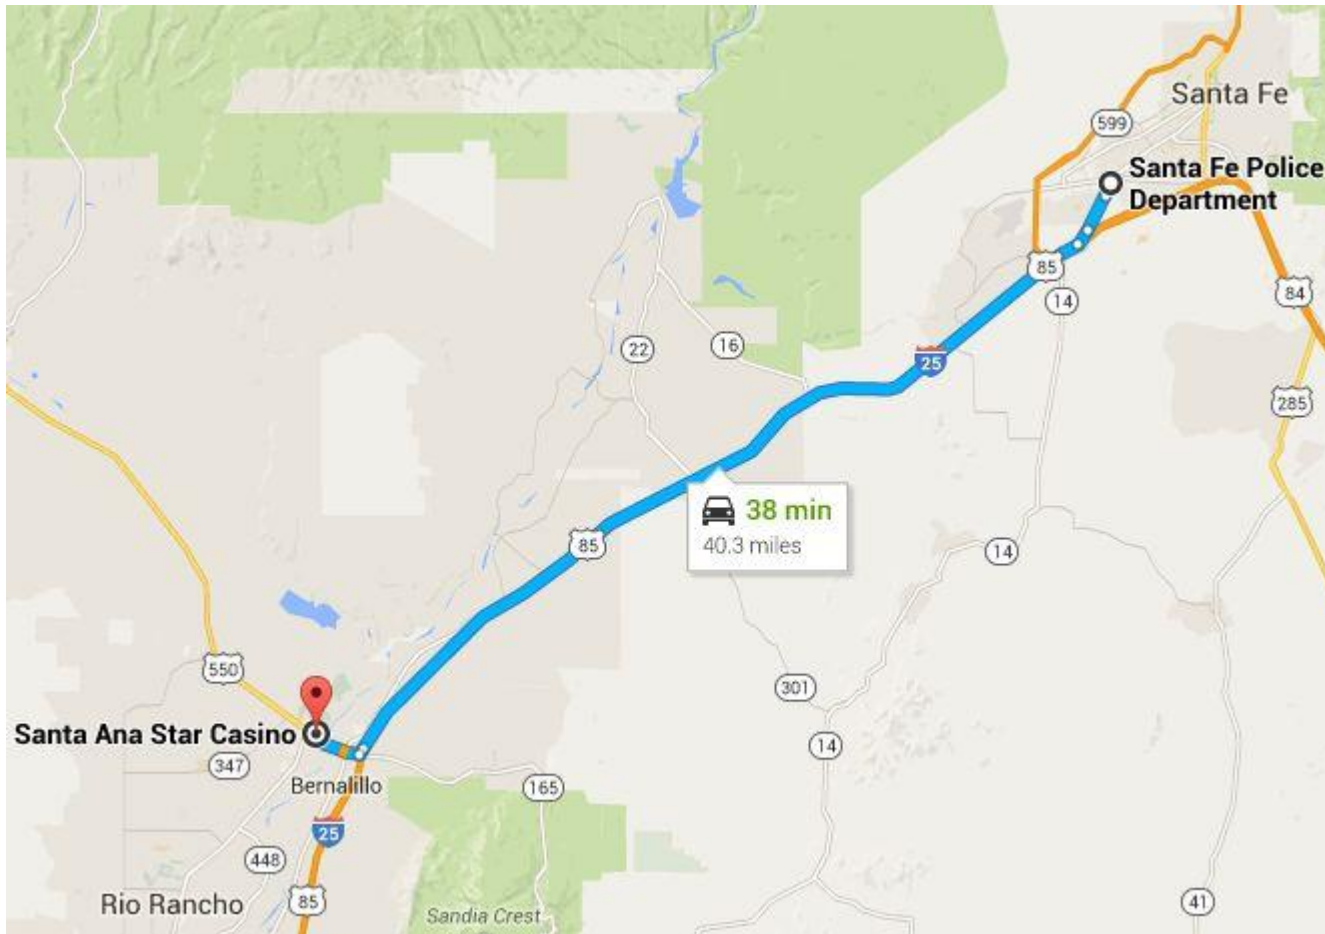

ROUTE 1B: RIO ARRIBA COUNTY TO ESPANOLA			CONTACT: Lt. Gallegos, RACSO,		
AGENCY	DATE	TIME	START	END	MILES
Rio Arriba County Sheriff's Dept.		12:00 p.m.	Rio Arriba County Line (HWY 68)	Espanola (city limits)- gets to Espanola at 5:00 p.m.	23 miles

ROUTE 2: SANTA FE			CONTACT: Martin Arellano, SFC SO, 505.917.5590		
AGENCY	DATE	TIME	START	END	MILES
Santa Fe County Sheriff's Dept., NM State Police, Las Vegas PD	6/10/21	1:30 p.m.	Old Pecos Trail & I-25	Santa Fe Plaza (3:00pm)	5 miles

ROUTE 4: JEMEZ SPRINGS TO LOS ALAMOS			CONTACT: Oliver Morris, LAPD, 505.412.2921		
AGENCY	DATE	TIME	START	END	MILES
Los Alamos PD, Jemez Springs PD, Valles Caldera	6/4/21	8:00 a.m.	Jemez Springs	Los Alamos PD	42 miles

**Special
Olympics**
New Mexico

Route 1A – 1E

**Special
Olympics**
New Mexico

Route 2

**Special
Olympics**
New Mexico

Route 3

**Special
Olympics**
New Mexico

Route 4