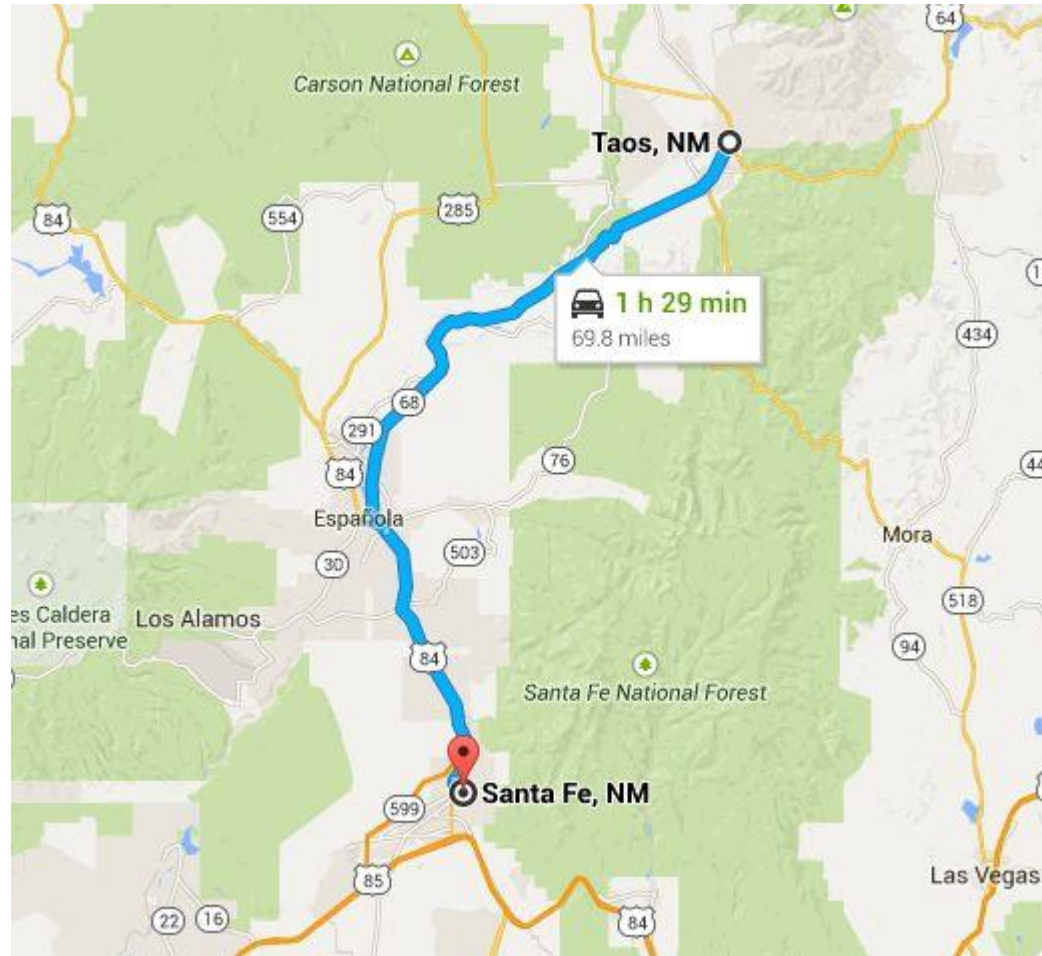

Route 1A – 1E