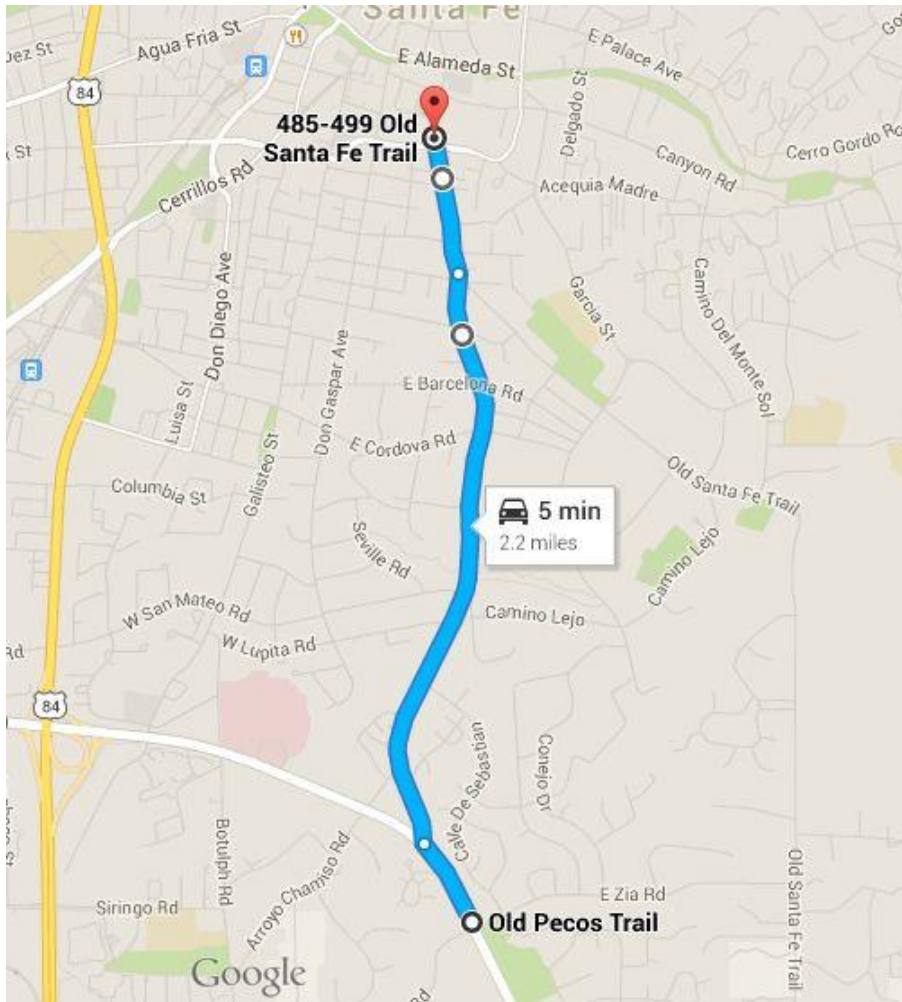

**Special
Olympics**
New Mexico

NORTH LEG

ROUTE 1A: TAOS TO RIO ARRIBA COUNTY			CONTACT: Sgt. Gilbert Atencio, TCSO, 575.770.1600		
AGENCY	DATE	TIME	START	END	MILES
Taos PD, Taos County SO, NM State Police, Special Olympics Taos	6/8/21	8:00 a.m.	Taos Plaza	Rio Arriba County Line (HWY 68)	24 miles

ROUTE 1B: RIO ARRIBA COUNTY TO ESPANOLA			CONTACT: Lt. Gallegos, RACSO,		
AGENCY	DATE	TIME	START	END	MILES
Rio Arriba County Sheriff's Dept.		12:00 p.m.	Rio Arriba County Line (HWY 68)	Espanola (city limits)- gets to Espanola at 5:00 p.m.	23 miles

ROUTE 2: SANTA FE			CONTACT: Martin Arellano, SFC SO, 505.917.5590		
AGENCY	DATE	TIME	START	END	MILES
Santa Fe County Sheriff's Dept., NM State Police, Las Vegas PD	6/10/21	1:30 p.m.	Old Pecos Trail & I-25	Santa Fe Plaza (3:00pm)	5 miles

**Special
Olympics**
New Mexico

Route 1A – 1E

**Special
Olympics**
New Mexico

Route 2

**Special
Olympics**
New Mexico

Route 3

**Special
Olympics**
New Mexico

Route 4