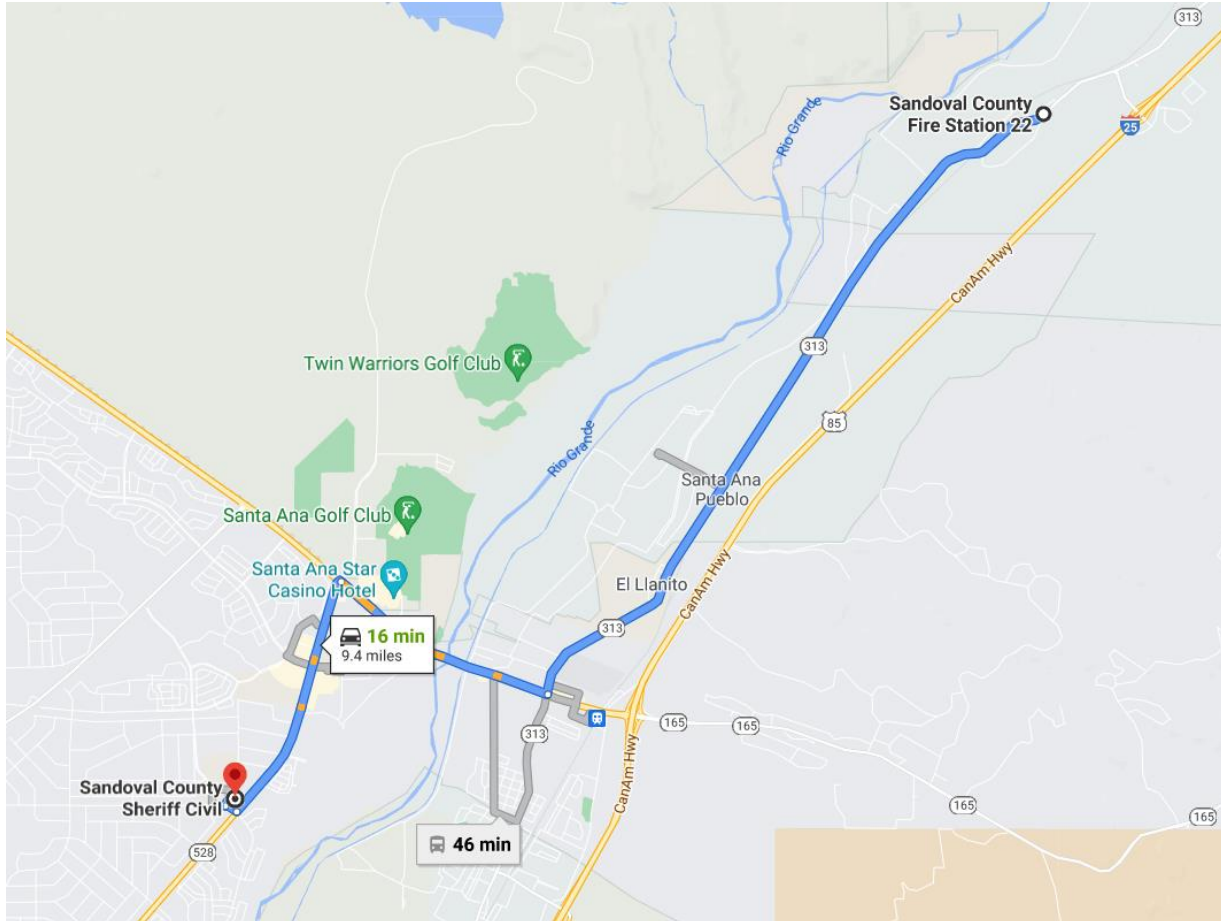

**Special
Olympics**
New Mexico

NORTH CENTRAL LEG

ROUTE 1: ALGODONES FIRE TO SANDOVAL COUNTY SO CONTACT: Ana Ortiz, Santa Ana PD 505.710.3754					
AGENCY	DATE	TIME	START	END	MILES
Sandoval County Sheriff's Dept., BIA, Bernalillo PD, Santa Ana PD, NM Army National Guard Sandoval County Detention	5.20.22	10:00 a.m.	Algodones Fire Department	Sandoval County Sheriff's Office	9.4 miles

ROUTE 2: SANDOVAL CO. SO TO ALBUQUERQUE CONTACT: Brittany Mahnesmith, RRPD, 505.850.4946					
AGENCY	DATE	TIME	START	END	MILES
Rio Rancho PD	5.20.22	2:00 p.m.	Sandoval County Sheriff's Office	Alameda & 4 th St.	12 miles

**Special
Olympics**
New Mexico

Route 1

**Special
Olympics**
New Mexico

Route 2