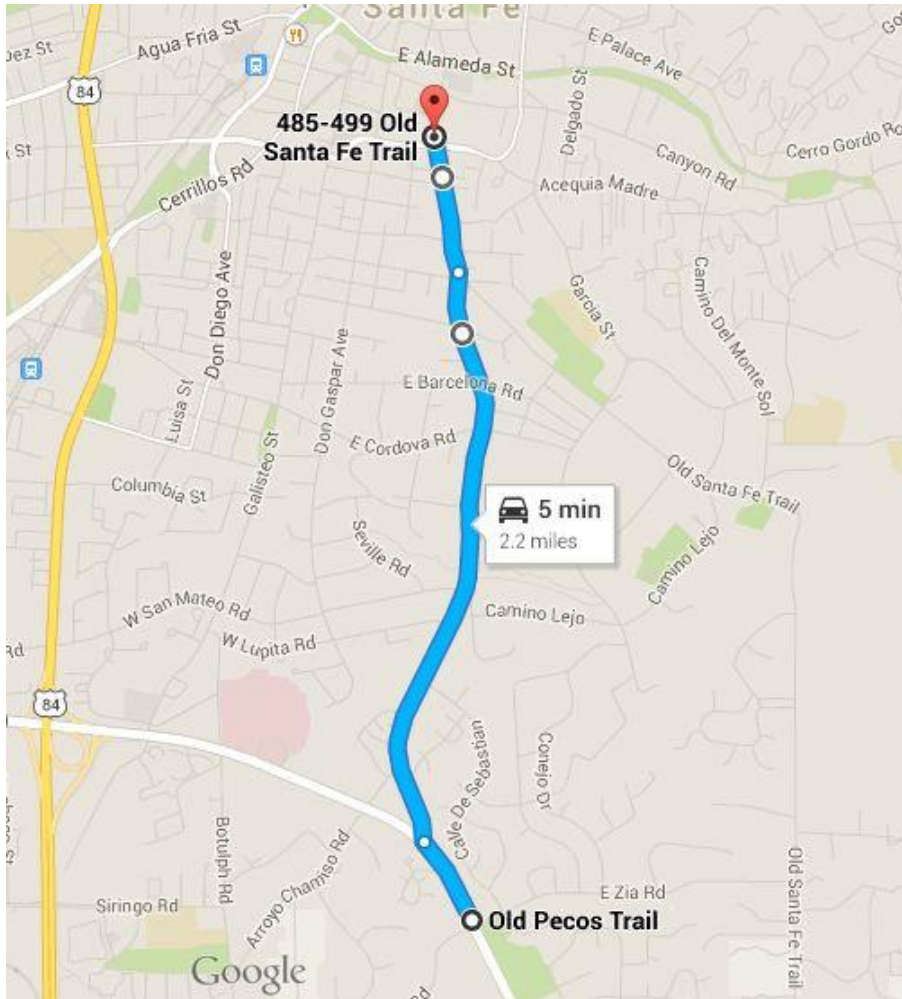

**Special
Olympics**
New Mexico

NORTH LEG

ROUTE 1A: TAOS TO RIO ARRIBA COUNTY			CONTACT: Sgt. Gilbert Atencio, TCSO 575-770-7600		
AGENCY	DATE	TIME	START	END	MILES
Taos PD, Taos County SO, NM State Police, Special Olympics Taos	5/17/22	8:00 a.m.	Taos Plaza	Rio Arriba County Line (HWY 68)	24 miles

ROUTE 1B: RIO ARRIBA COUNTY TO ESPANOLA			CONTACT: George Martinez, RACSO, 505-927-1156		
AGENCY	DATE	TIME	START	END	MILES
Rio Arriba County Sheriff's Dept.	5/18/22	8:00 – 9:00am	Rio Arriba County Line (HWY 68)	Espanola (city limits)- gets to Espanola at 5:00 p.m.	23 miles

ROUTE 2: SANTA FE CONTACT: Martin Arellano, SFCSO, 505.917.5590

AGENCY	DATE	TIME	START	END	MILES
Santa Fe County Sheriff's Dept., NM State Police, Las Vegas PD	5/19/22	1:30 p.m.	Old Pecos Trail & I-25	Santa Fe Plaza (3:00pm)	5 miles

**Special
Olympics**
New Mexico

Route 1A – 1E

***Special
Olympics***
New Mexico

Route 2

**Special
Olympics**
New Mexico

Route 3

**Special
Olympics**
New Mexico

Route 4