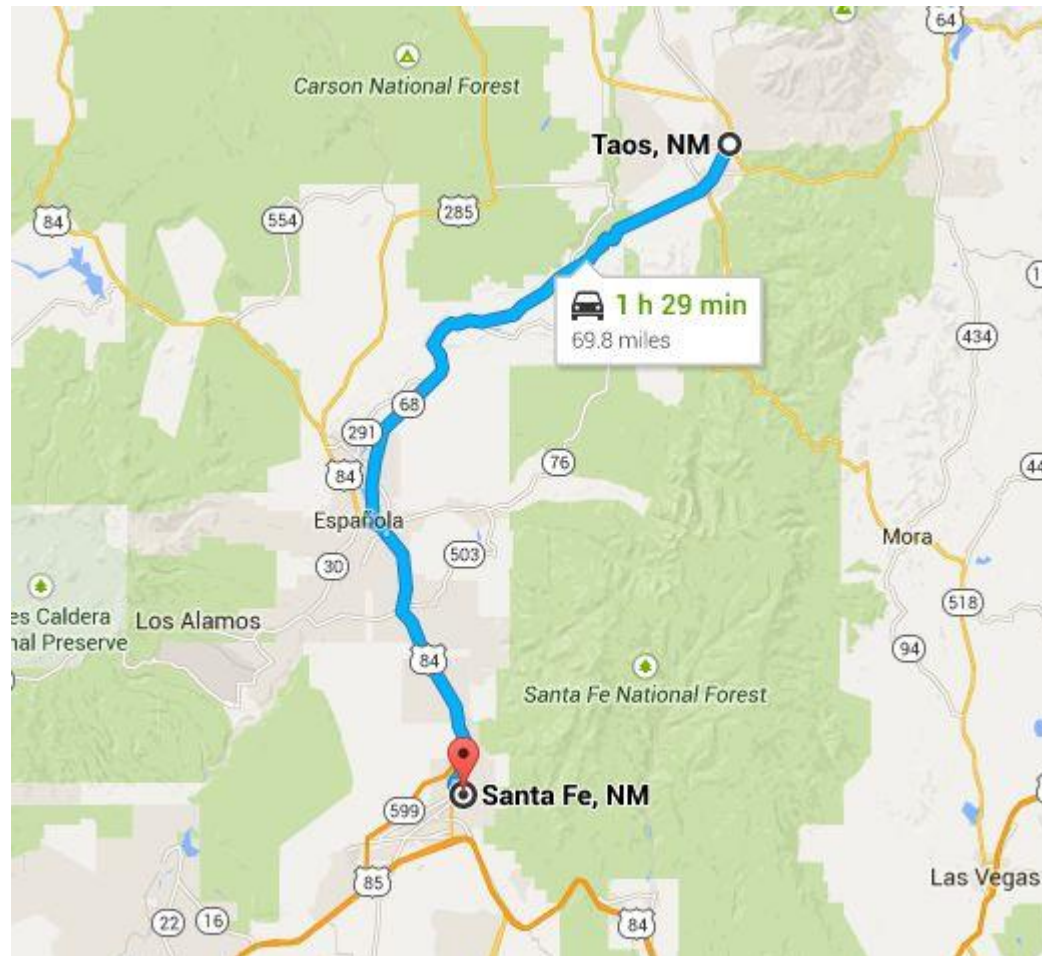

ROUTE 1B: RIO ARRIBA COUNTY TO ESPANOLA			CONTACT: George Martinez, RACSO, 505-927-1156		
AGENCY	DATE	TIME	START	END	MILES
Rio Arriba County Sheriff's Dept.	5/18/22	8:00 – 9:00am	Rio Arriba County Line (HWY 68)	Espanola (city limits)- gets to Espanola at 5:00 p.m.	23 miles

ROUTE 3: SANTA FE TO MM 272 CONTACT: Erica Montoya, SFPD, 505.231.5608

AGENCY	DATE	TIME	START	END	MILES
Santa Fe PD, NM State Police, Santa Fe County Sheriff's Dept.	5/20/22	6:00 a.m.	Santa Fe Police Dept.	Santa Fe County – Rest Stop – Mile Marker 272	13 miles

ROUTE 4: JEMEZ SPRINGS TO LOS ALAMOS CONTACT: Oliver Morris, LAPD, 505.412.2921

AGENCY	DATE	TIME	START	END	MILES
Los Alamos PD, Jemez Springs PD, Valles Caldera	5/19/22	7:30 a.m.	Los Alamos PD	Jemez Springs	42 miles

**Special
Olympics**
New Mexico

Route 1A – 1E

***Special
Olympics***
New Mexico

Route 2

**Special
Olympics**
New Mexico

Route 3

**Special
Olympics**
New Mexico

Route 4