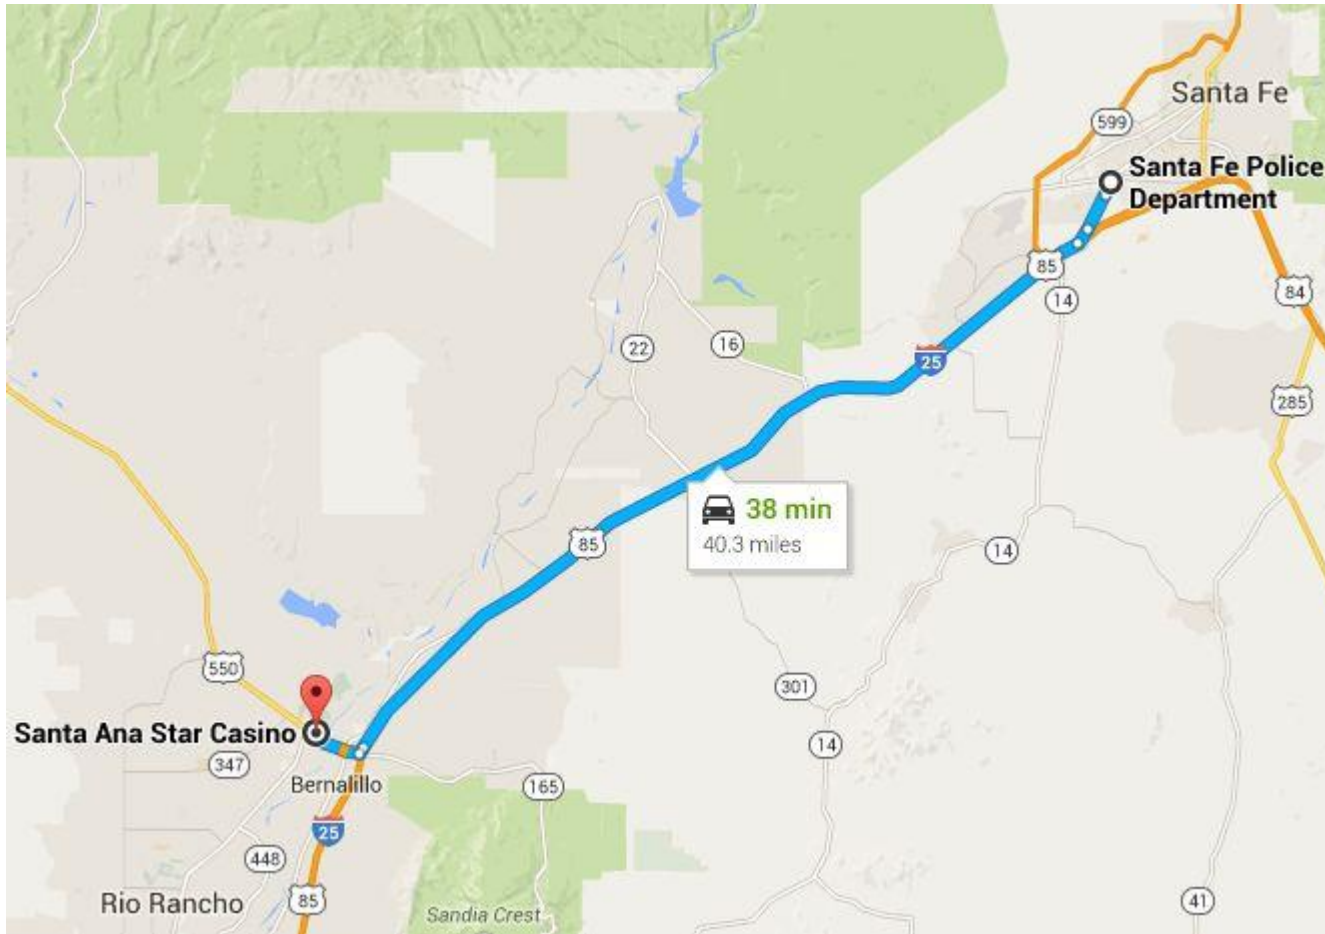

ROUTE 1B: RIO ARRIBA COUNTY TO ESPANOLA			CONTACT: George Martinez, RACSO, 505-927-1156		
AGENCY	DATE	TIME	START	END	MILES
Rio Arriba County Sheriff's Dept.	5/18/22	8:00 – 9:00am	Rio Arriba County Line (HWY 68)	Espanola (city limits)- gets to Espanola at 5:00 p.m.	23 miles

ROUTE 2: SANTA FE CONTACT: Martin Arellano, SFCSO, 505.917.5590

AGENCY	DATE	TIME	START	END	MILES
Santa Fe County Sheriff's Dept., NM State Police, Las Vegas PD	5/19/22	1:30 p.m.	Old Pecos Trail & I-25	Santa Fe Plaza (3:00pm)	5 miles

ROUTE 4: JEMEZ SPRINGS TO LOS ALAMOS CONTACT: Oliver Morris, LAPD, 505.412.2921

AGENCY	DATE	TIME	START	END	MILES
Los Alamos PD, Jemez Springs PD, Valles Caldera	5/19/22	7:30 a.m.	Los Alamos PD	Jemez Springs	42 miles

**Special
Olympics**
New Mexico

Route 1A – 1E

***Special
Olympics***
New Mexico

Route 2

**Special
Olympics**
New Mexico

Route 3

**Special
Olympics**
New Mexico

Route 4