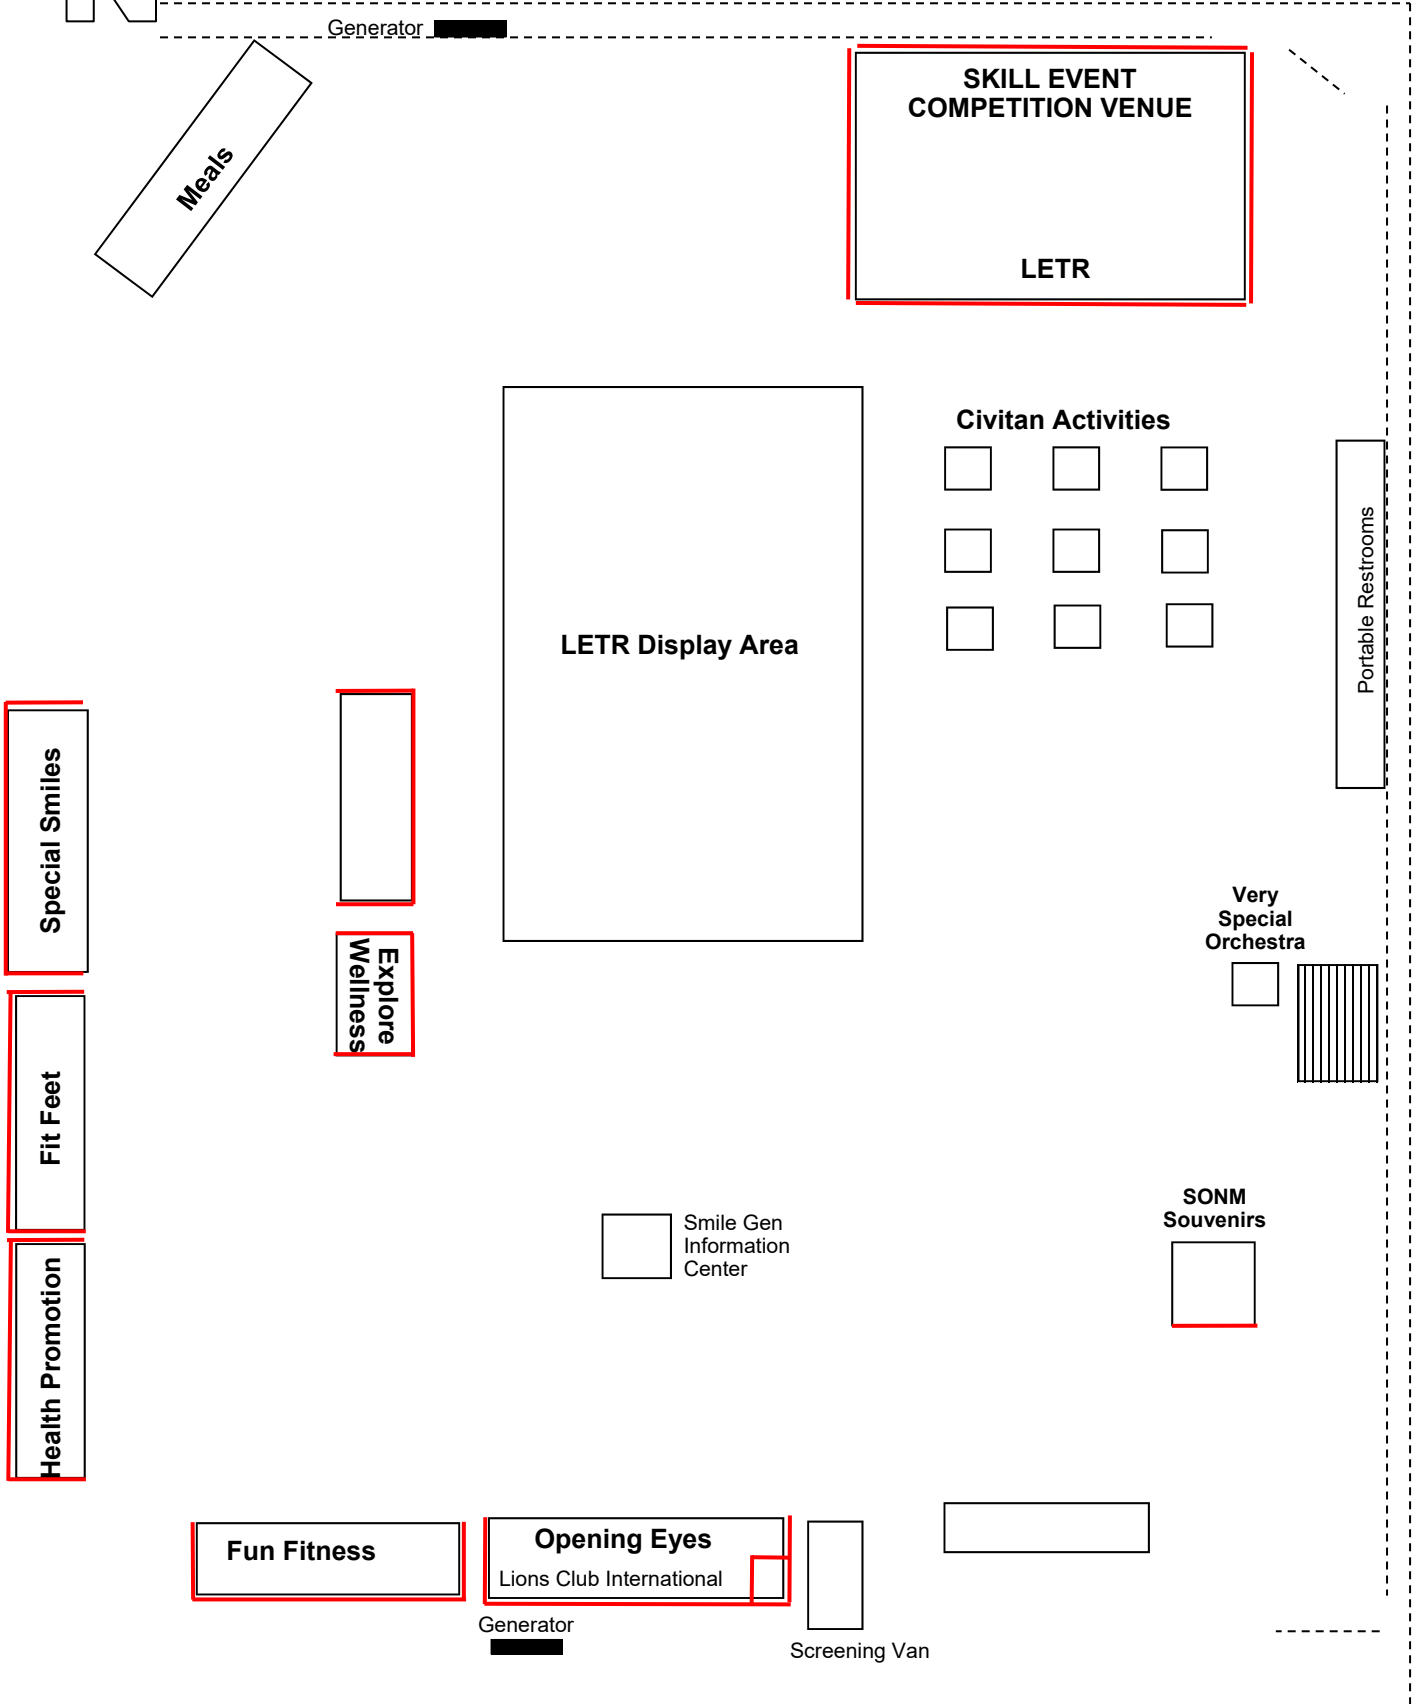

SONM State Summer Games

Olympic Village Map

Generator [black rectangle]

**SKILL EVENT
COMPETITION VENUE**

LETR

Meals

LETR Display Area

Civitan Activities

Portable Restrooms

**Very
Special
Orchestra**

**SONM
Souvenirs**

[square] Smile Gen
Information
Center

Generator [black rectangle]

Screening Van [vertical rectangle]

Fun Fitness

Opening Eyes
Lions Club International [small red-bordered square]

Special Smiles

Fit Feet

Health Promotion

[red-bordered rectangle]

**Explore
Wellness**