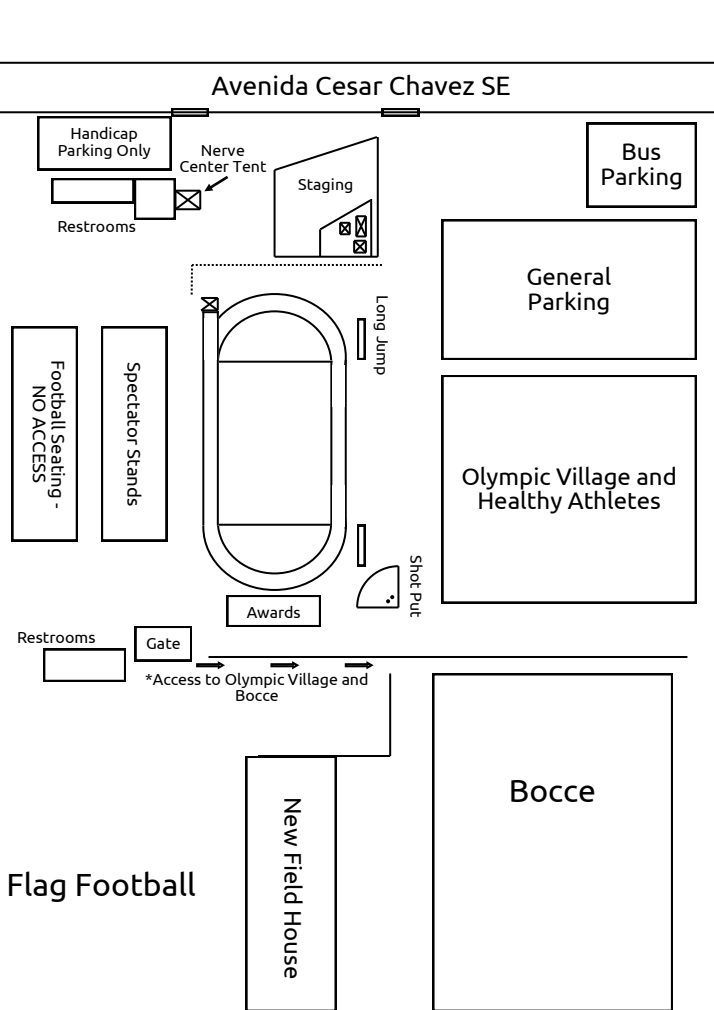

State Summer Games Map

North

Buena Vista Drive SE

Flag Football