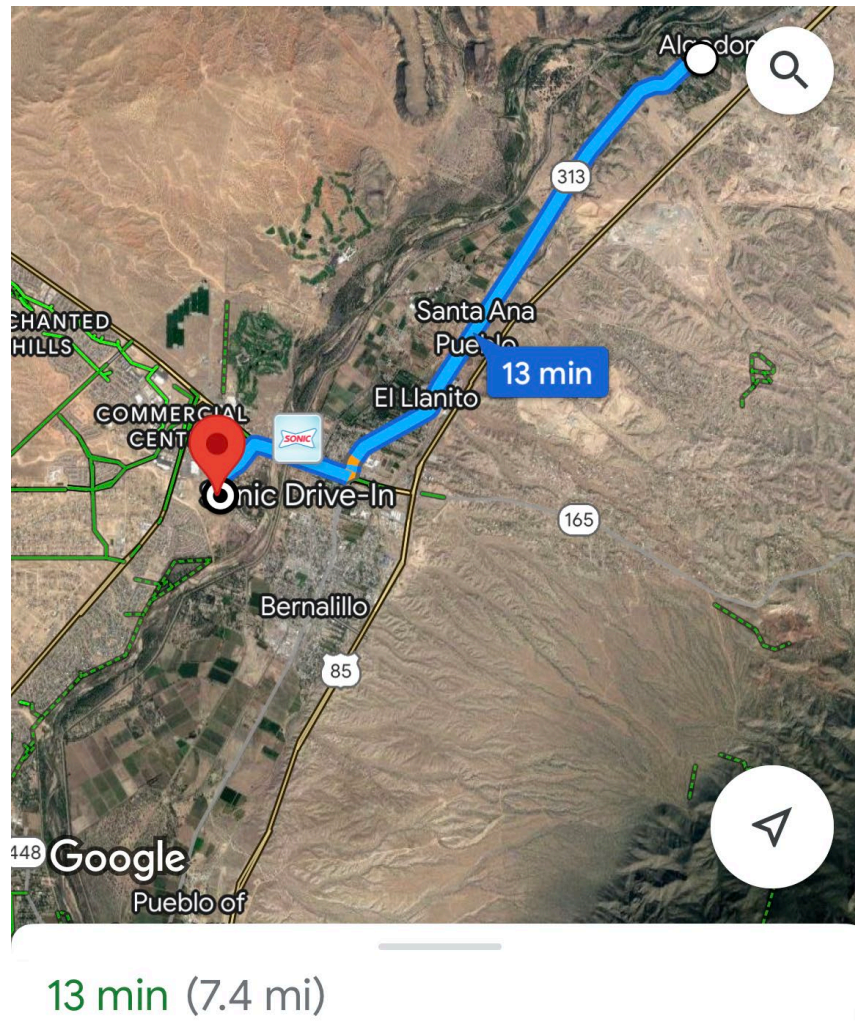

**Special
Olympics**
New Mexico

NORTH CENTRAL LEG

ROUTE 1: ALGODONES ELEM. TO SANDOVAL COUNTY SO			CONTACT: Ana Ortiz, Santa Ana PD 505.710.3754		
AGENCY	DATE	TIME	START	END	MILES
Sandoval County Sheriff's Dept., BIA, Bernalillo PD, Santa Ana PD, NM Army National Guard	5.31.24	10AM	Algodones Elementary	Sandoval County Sheriff's Office	7.4 miles
			Will meet Bernalillo PD @ County Store		2 miles
			Will stop @ Sandoval County Sheriff's Posse		
ROUTE 2: SANDOVAL CO. SO TO ALBUQUERQUE			CONTACT: Brittany Ingram RRPD, 505.850.4946		
AGENCY	DATE	TIME	START	END	MILES
Rio Rancho PD	5.31.24	9AM	Rio Rancho Police Department	Latitudes	4.3 miles

**Special
Olympics**
New Mexico

Route 1

**Special
Olympics**
New Mexico

Route 2