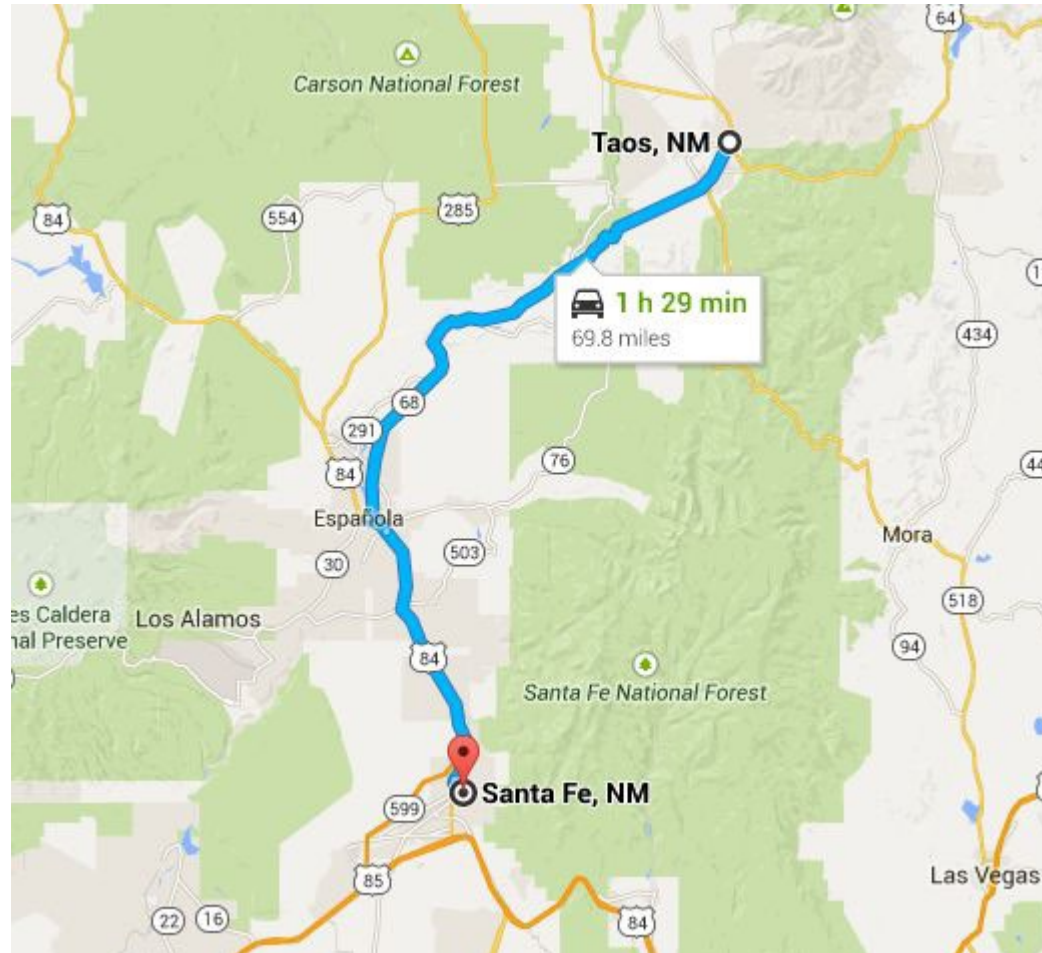

ROUTE 1B: RIO ARRIBA COUNTY TO ESPANOLA			CONTACT: George Martinez, RACSO, 505-927-1156		
AGENCY	DATE	TIME	START	END	MILES
Rio Arriba County Sheriff's Dept.	TBD		Rio Arriba County Line (HWY 68)	Espanola (city limits)- gets to Espanola at 5:00 p.m.	23 miles

ROUTE 2: SANTA FE CONTACT: Tanner Tixier, SFCSO, 505.490.2327

AGENCY	DATE	TIME	START	END	MILES
Santa Fe County Sheriff's Dept.	5.30.24	1PM	Old Pecos Trail & I-25	Santa Fe Plaza (3:00pm)	5 miles

ROUTE 3: SANTA FE TO MM 272 CONTACT: Erica Montoya, SFPD, 505.231.5608

AGENCY	DATE	TIME	START	END	MILES
Santa Fe PD, NM State Police, Santa Fe County Sheriff's Dept.	5.31.24	6AM	Santa Fe Police Dept.	Santa Fe County – Rest Stop – Mile Marker 272	13 miles

**Special
Olympics**
New Mexico

Route 1A – 1E

**Special
Olympics**
New Mexico

Route 2

**Special
Olympics**
New Mexico

Route 3