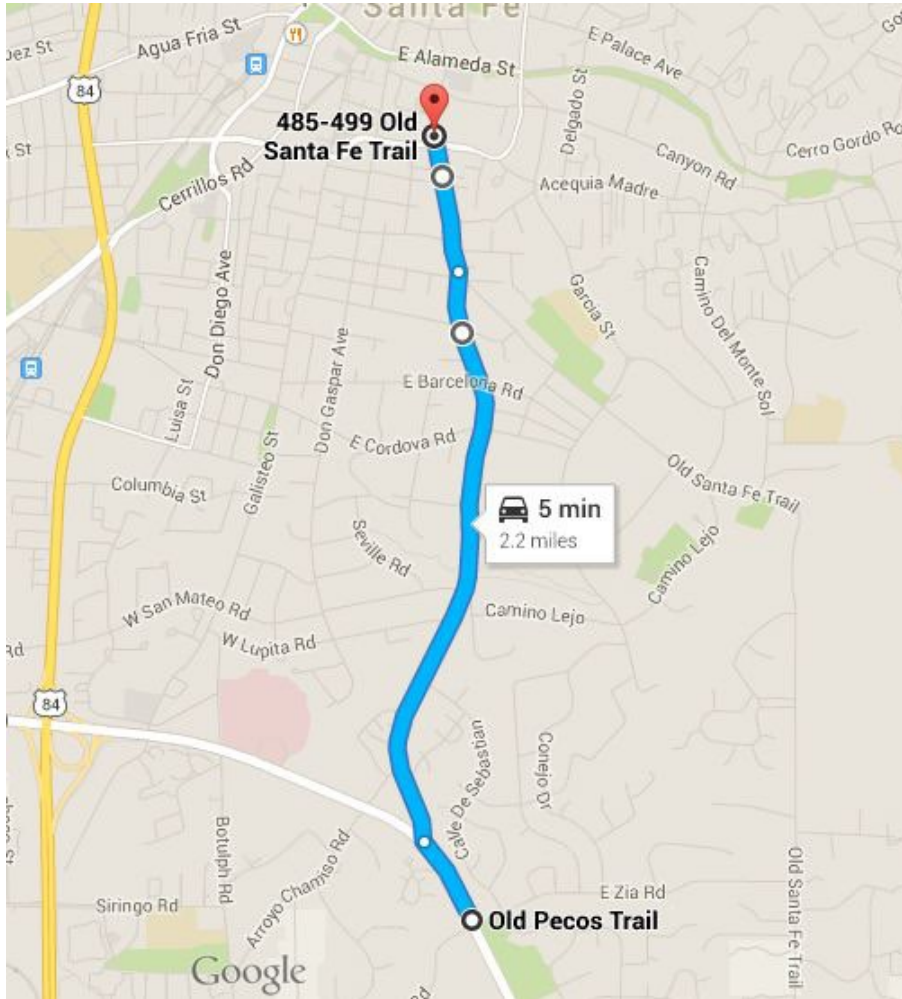

**Special
Olympics**
New Mexico

NORTH LEG

ROUTE 1A: TAOS TO RIO ARRIBA COUNTY			CONTACT: Sgt. Gilbert Atencio, TCSO 575-770-7600		
AGENCY	DATE	TIME	START	END	MILES
Taos PD, Taos County SO, NM State Police, Special Olympics Taos	5.29.24	9AM	Taos Plaza	Rio Arriba County Line (HWY 68)	24 miles

ROUTE 1B: RIO ARRIBA COUNTY TO ESPANOLA			CONTACT: George Martinez, RACSO, 505-927-1156		
AGENCY	DATE	TIME	START	END	MILES
Rio Arriba County Sheriff's Dept.	TBD		Rio Arriba County Line (HWY 68)	Espanola (city limits)- gets to Espanola at 5:00 p.m.	23 miles

AGENCY	DATE	TIME	START	END	MILES
Santa Fe PD, NM State Police, Santa Fe County Sheriff's Dept.	5.31.24	6AM	Santa Fe Police Dept.	Santa Fe County – Rest Stop – Mile Marker 272	13 miles

**Special
Olympics**
New Mexico

Route 1A – 1E

**Special
Olympics**
New Mexico

Route 2

**Special
Olympics**
New Mexico

Route 3