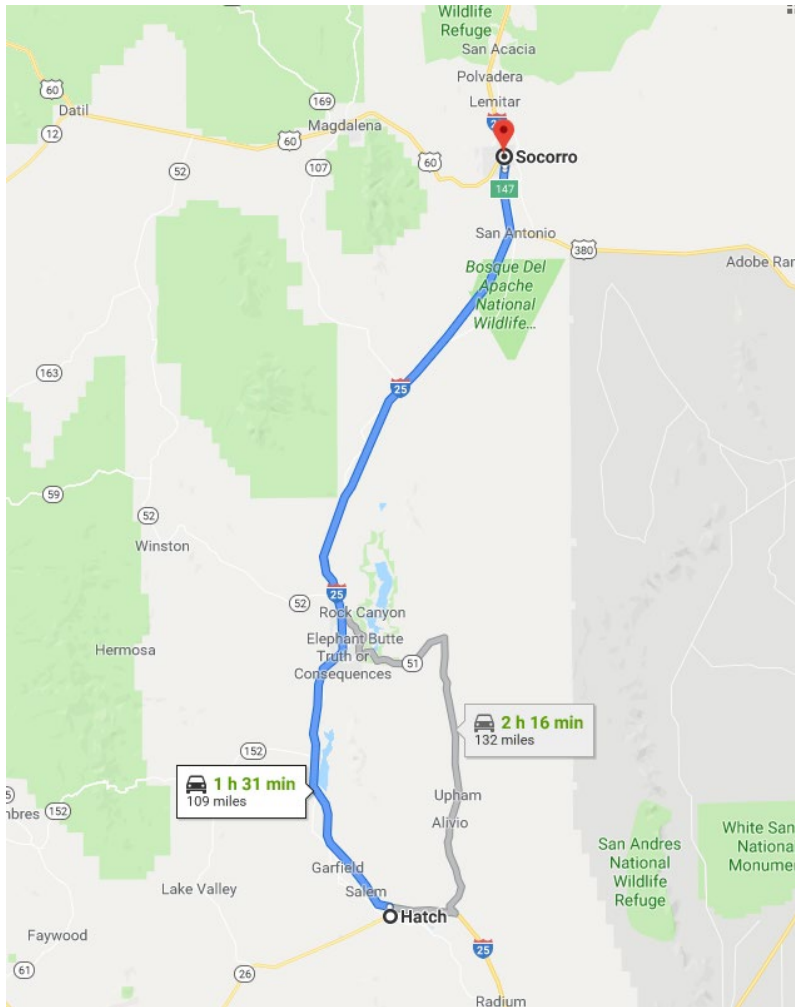

**Special
Olympics**
New Mexico

SOUTH CENTRAL LEG

ROUTE 1A: HATCH TO SOCORRO			CONTACT:		
AGENCY	DATE	TIME	START	END	MILES
NM State Police – District 11 Socorro	N.A	N.A	Hatch, NM	South Socorro Town Limit	109 miles

ROUTE 1B: SOCCORO TO BELEN			CONTACT: Steven Gonzales, NM Fire Marshal, 505.709-5251		
AGENCY	DATE	TIME	START	END	MILES
NM Fire Marshal's Office, Socorro County Sheriff's Office, NM State Police – District 11 Socorro	5.29.24	8:30AM	California and Hwy. 60	Nusenda CU	15 miles

**Special
Olympics**
New Mexico

ROUTE 1E: BOSQUE FARMS TO ISLETA			CONTACT: Vania Gutierrez, Bosque Farms PD, 505.859.2521		
AGENCY	DATE	TIME	START	END	MILES
Bosque Farms PD	5.31.24	9AM	NM 47 & Valencia	Chical Haystack	3.3 miles

ROUTE 1E: ISLETA TO ALBUQUERQUE			CONTACT: Isleta PD		
AGENCY	DATE	TIME	START	END	MILES
Isleta PD	TBD	TBD	Chical Haystack	Old Coors & I-25 (Underpass)	6.4 miles

**Special
Olympics**
New Mexico

Route 1A

**Special
Olympics**
New Mexico