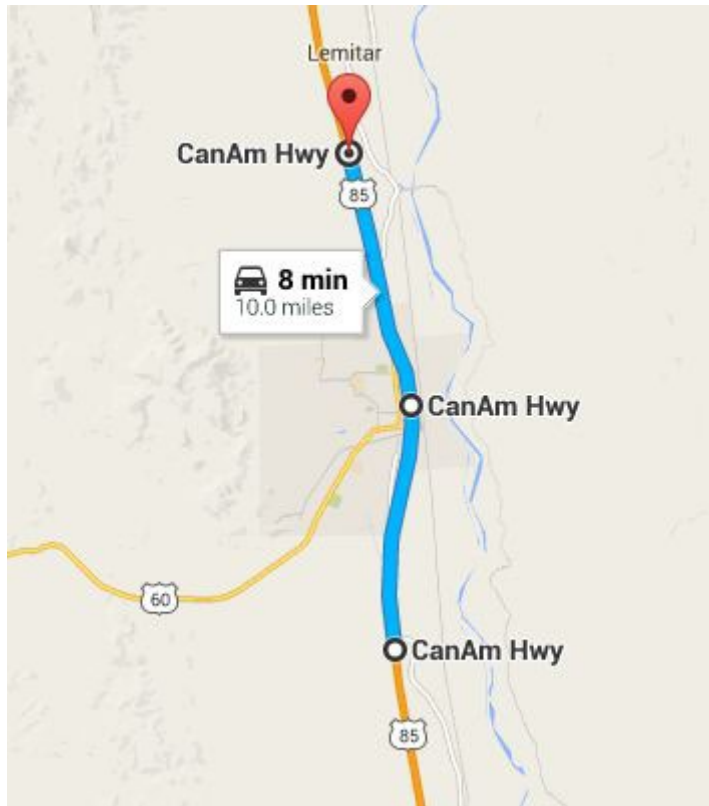

ROUTE 1E: ISLETA TO ALBUQUERQUE			CONTACT: Isleta PD		
AGENCY	DATE	TIME	START	END	MILES
Isleta PD	TBD	TBD	Chical Haystack	Old Coors & I-25 (Underpass)	6.4 miles

**Special
Olympics**
New Mexico

Route 1A

**Special
Olympics**
New Mexico

Route 1B

**Special
Olympics**
New Mexico

Route 1C

**Special
Olympics**
New Mexico

Route 1D

**Special
Olympics**
New Mexico

Route 1E