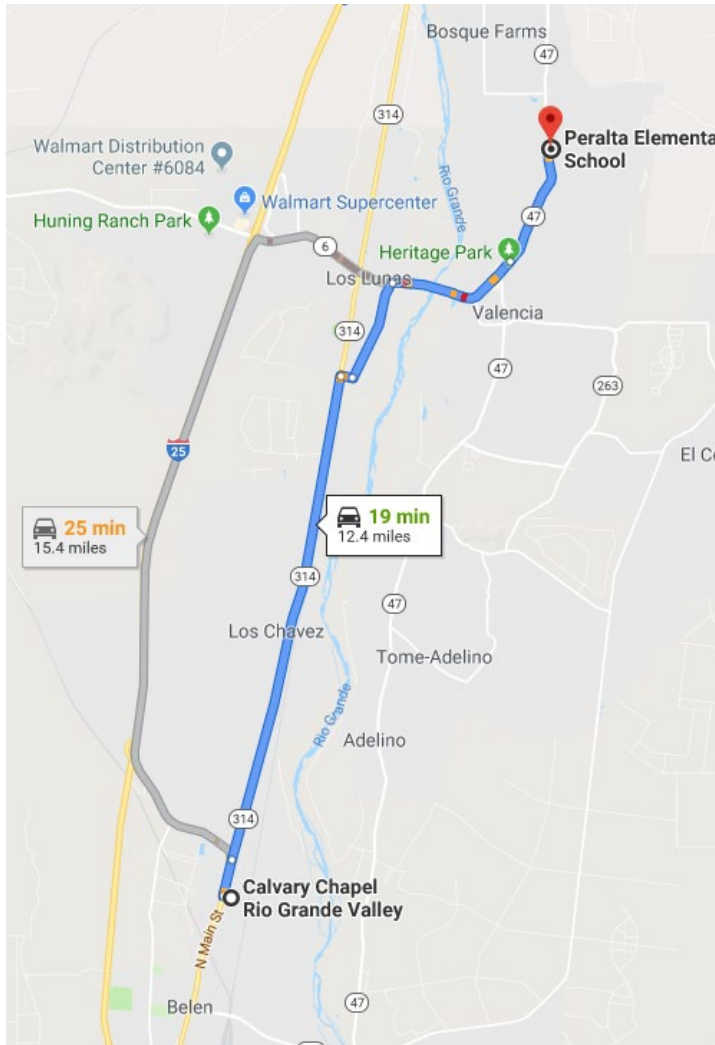

**Special
Olympics**
New Mexico

SOUTH CENTRAL LEG

ROUTE 1A: HATCH TO SOCORRO			CONTACT:		
AGENCY	DATE	TIME	START	END	MILES
NM State Police – District 11 Socorro	N.A	N.A	Hatch, NM	South Socorro Town Limit	109 miles

ROUTE 1B: SOCCORO TO BELEN			CONTACT: Steven Gonzales, NM Fire Marshal, 505.709-5251		
AGENCY	DATE	TIME	START	END	MILES
NM Fire Marshal's Office, Socorro County Sheriff's Office, NM State Police – District 11 Socorro	5.29.24	8:30AM	California and Hwy. 60	Nusenda CU	15 miles

Route 1B

**Special
Olympics**
New Mexico

Route 1C

**Special
Olympics**
New Mexico

Route 1D

**Special
Olympics**
New Mexico

Route 1E