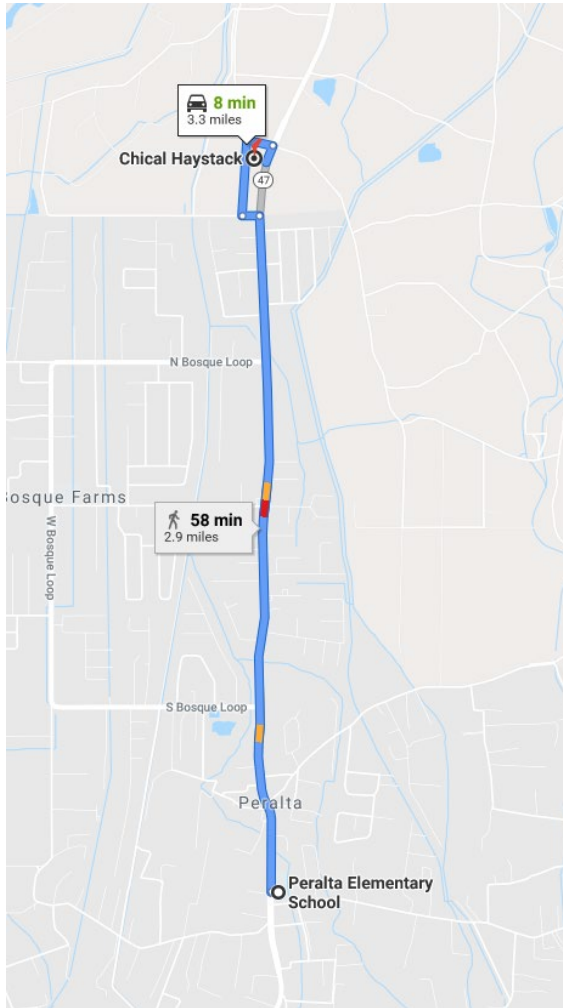

**Special
Olympics**
New Mexico

SOUTH CENTRAL LEG

ROUTE 1A: HATCH TO SOCORRO			CONTACT:		
AGENCY	DATE	TIME	START	END	MILES
NM State Police – District 11 Socorro	N.A	N.A	Hatch, NM	South Socorro Town Limit	109 miles

Route 1B

**Special
Olympics**
New Mexico

Route 1C

**Special
Olympics**
New Mexico

Route 1D

**Special
Olympics**
New Mexico

Route 1E