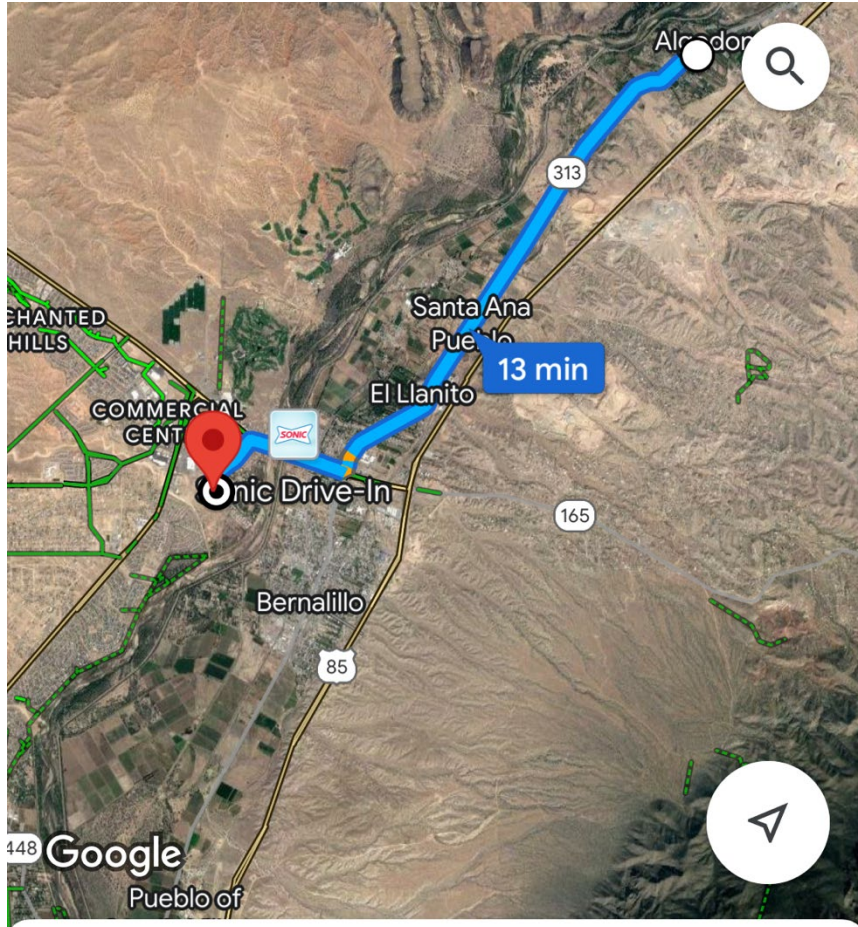

**Special
Olympics**
New Mexico

NORTH CENTRAL LEG

ROUTE 1: ALGODONES ELEM. TO SANDOVAL COUNTY SO					
CONTACT: Ana Ortiz, Santa Ana PD 505.710.3754					
AGENCY	DATE	TIME	START	END	MILES
Sandoval County Sheriff's Dept., Sandoval County Fire Department, BIA, Bernalillo PD, Santa Ana PD, Sandoval Regional Dispatch, NM Army National Guard	5.29.26	10am	Algodones Elementary Will meet Bernalillo PD @ County Store Will stop @ Sandoval County Sheriff's Posse	Sandoval County Sheriff's Office	7.4 miles 2 miles
ROUTE 2: RIO RANCHO PD TO LATITUDES					
CONTACT: Brittany Ingram RRPD, 505.850.4946 or Crystal Whitten RRPD 505-715-7216					
AGENCY	DATE	TIME	START	END	MILES
Rio Rancho PD	5.29.26	12PM	Rio Rancho Police Department	Latitudes	4.1 miles

**Special
Olympics**
New Mexico

Route 1

13 min (7.4 mi)

Route 2

11 min
4.3 miles