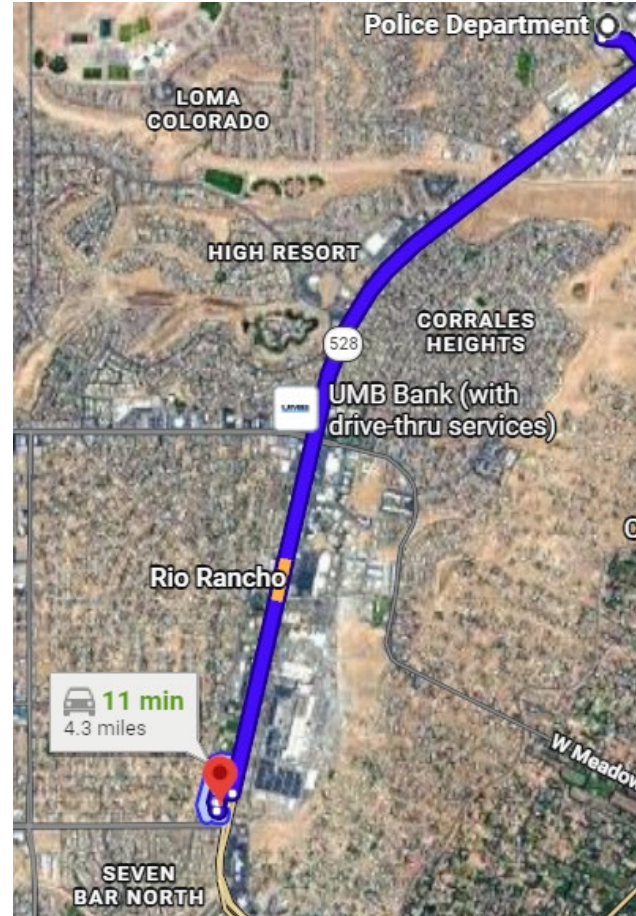

**Special
Olympics**
New Mexico

NORTH CENTRAL LEG

ROUTE 1: ALGODONES ELEM. TO SANDOVAL COUNTY SO					
CONTACT: Ana Ortiz, Santa Ana PD 505.710.3754					
AGENCY	DATE	TIME	START	END	MILES
Sandoval County Sheriff's Dept., Sandoval County Fire Department, BIA, Bernalillo PD, Santa Ana PD, Sandoval Regional Dispatch, NM Army National Guard	5.29.26	10am	Algodones Elementary Will meet Bernalillo PD @ County Store Will stop @ Sandoval County Sheriff's Posse	Sandoval County Sheriff's Office	7.4 miles 2 miles
ROUTE 2: RIO RANCHO PD TO LATITUDES					
CONTACT: Brittany Ingram RRPD, 505.850.4946 or Crystal Whitten RRPD 505-715-7216					
AGENCY	DATE	TIME	START	END	MILES
Rio Rancho PD	5.29.26	12PM	Rio Rancho Police Department	Latitudes	4.1 miles

**Special
Olympics**
New Mexico

Route 1

13 min (7.4 mi)

Route 2

11 min
4.3 miles