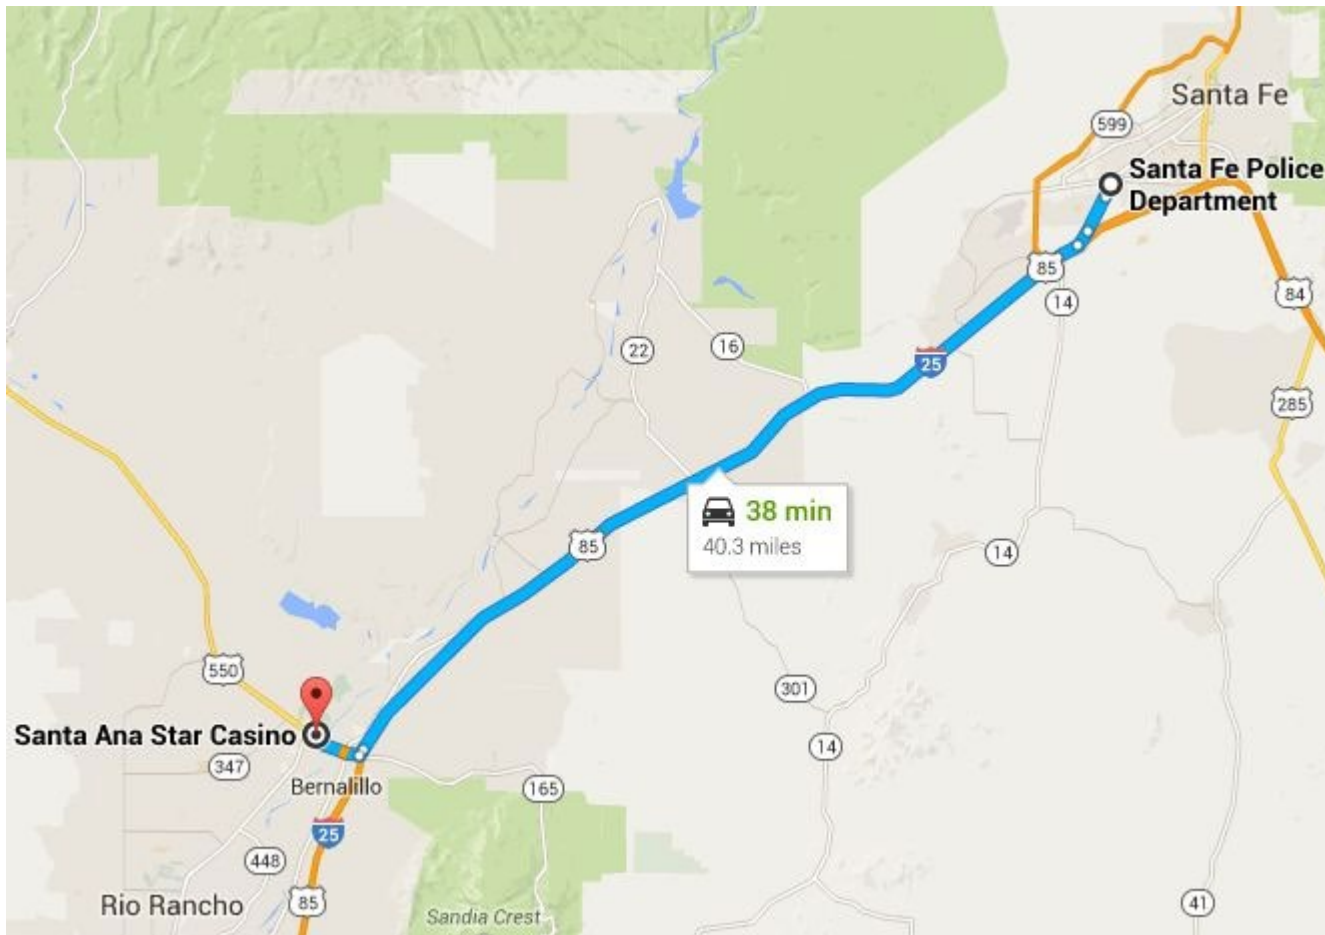

ROUTE 1B: RIO ARRIBA COUNTY TO ESPANOLA			CONTACT: Captain Manuel Romero, RACSO, 505.868.9071		
AGENCY	DATE	TIME	START	END	MILES
Rio Arriba County Sheriff's Dept.	5.28.26	9AM to 11AM	Rio Arriba County Line (HWY 68)	Espanola (city limits)- gets to Espanola at 5:00 p.m.	23 miles

AGENCY	DATE	TIME	START	END	MILES
Santa Fe PD, NM State Police, US Marshals, Santa Fe Fire, Game and Fish, DA's Office	5.29.26	0630	Santa Fe Police Dept.	Santa Fe County – Rest Stop – Mile Marker 272	13 miles

**Special
Olympics**
New Mexico

Route 1A – 1E

**Special
Olympics**
New Mexico

Route 2

**Special
Olympics**
New Mexico

Route 3

Route 4

**Special
Olympics**
New Mexico