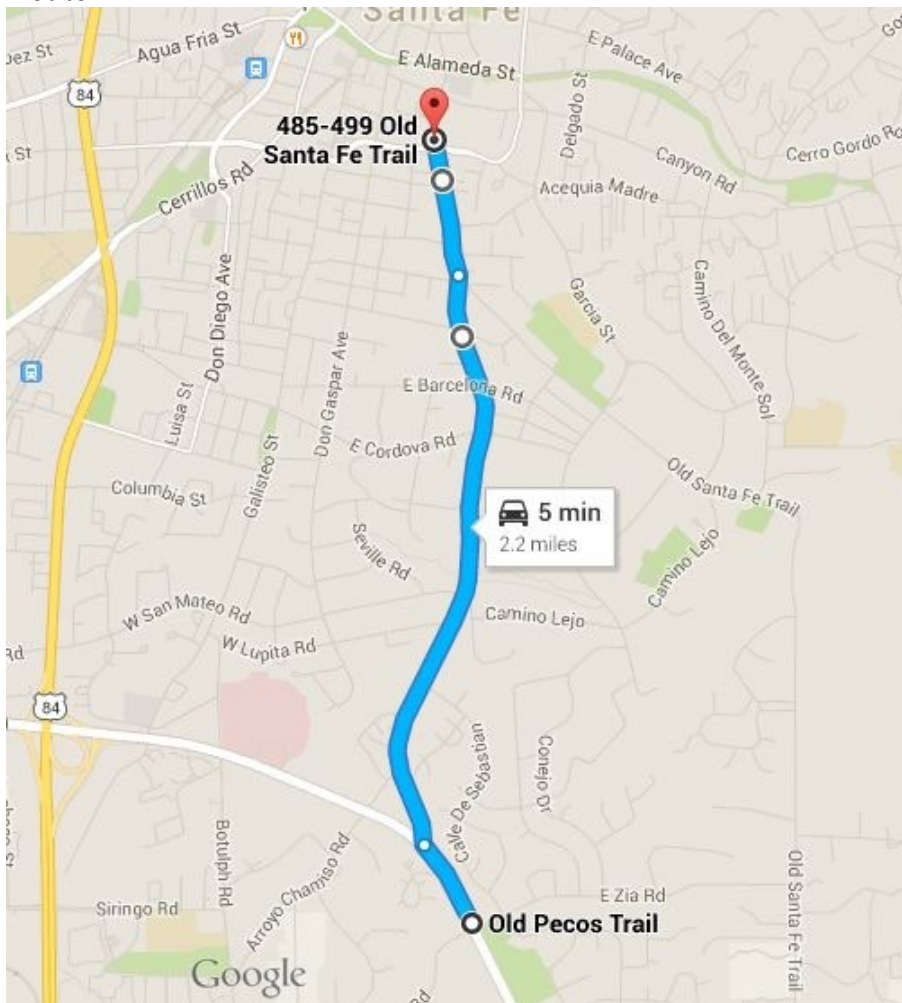

**Special
Olympics**
New Mexico

NORTH LEG

ROUTE 1A: TAOS TO RIO ARRIBA COUNTY			CONTACT: Sasha Sanchez, TCSO 505.629.4543 or Paul Maestas TPD, 575-770-3816		
AGENCY	DATE	TIME	START	END	MILES
Taos PD, Taos County SO, NM State Police, Special Olympics Taos	5.27.26	9:00am	Taos Plaza	Rio Arriba County Line (HWY 68)	24 miles

ROUTE 1B: RIO ARRIBA COUNTY TO ESPANOLA			CONTACT: Captain Manuel Romero, RACSO, 505.868.9071		
AGENCY	DATE	TIME	START	END	MILES
Rio Arriba County Sheriff's Dept.	5.28.26	9AM to 11AM	Rio Arriba County Line (HWY 68)	Espanola (city limits)- gets to Espanola at 5:00 p.m.	23 miles

AGENCY	DATE	TIME	START	END	MILES
Santa Fe PD, NM State Police, US Marshals, Santa Fe Fire, Game and Fish, DA's Office	5.29.26	0630	Santa Fe Police Dept.	Santa Fe County – Rest Stop – Mile Marker 272	13 miles

**Special
Olympics**
New Mexico

Route 1A – 1E

**Special
Olympics**
New Mexico

Route 2

**Special
Olympics**
New Mexico

Route 3

Route 4

**Special
Olympics**
New Mexico