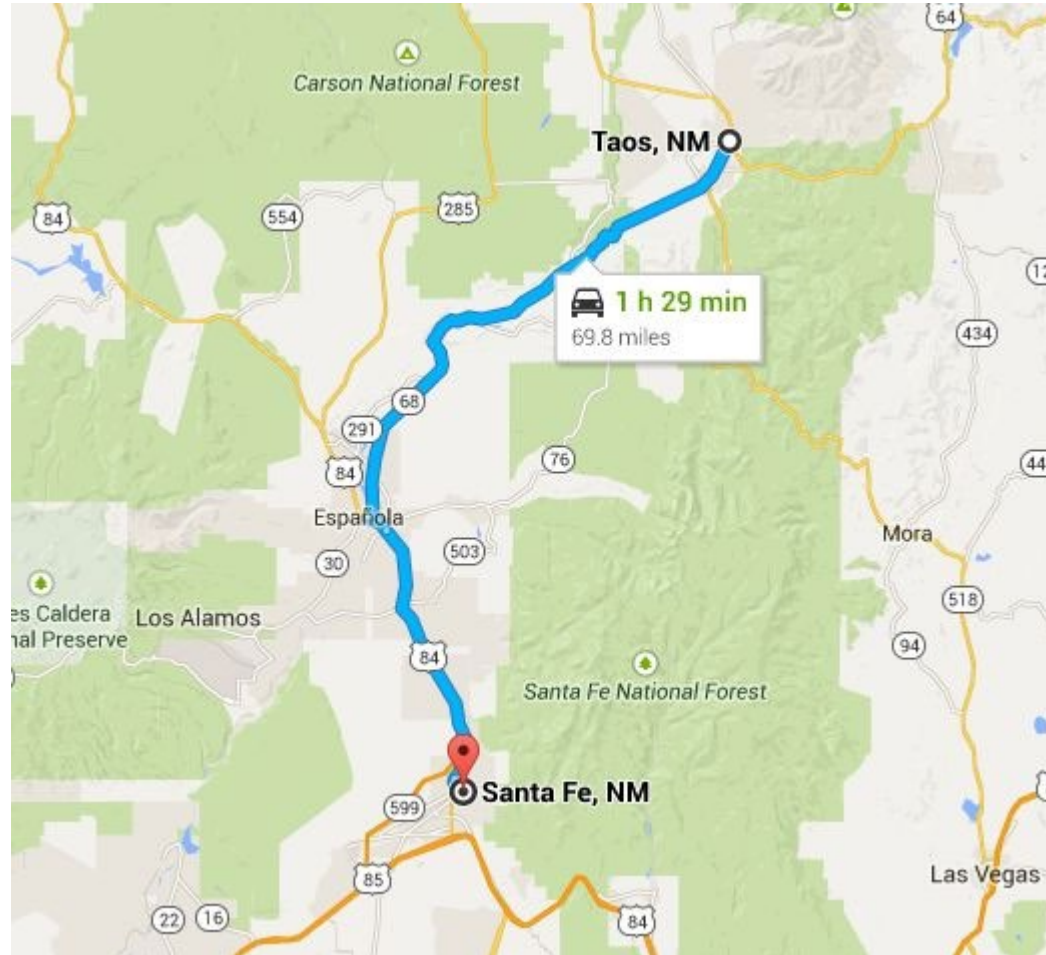

**Special
Olympics**
New Mexico

Route 1A – 1E